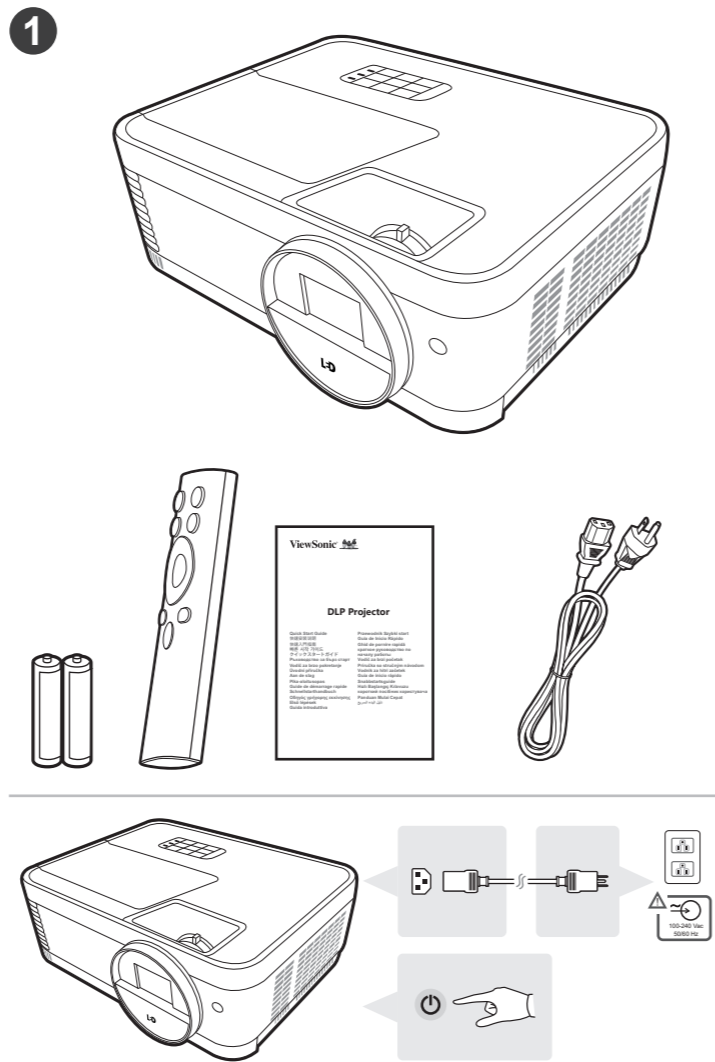

TX25W

DLP Projector

Quick Start Guide

快速安装说明
快速入門指南
빠른 시작 가이드
クイックスタートガイド
Ръководство за бърз старт
Vodič za brzo pokretanje
Úvodní příručka
Aan de slag
Pika-aloitusopas
Guide de démarrage rapide
Schnellstarthandbuch
Οδηγός γρήγορης εκκίνησης
Első lépések
Guida introduttiva

Przewodnik Szybki start

Guia de Inicio Rápido
Ghid de pornire rapidă
краткое руководство по началу работы
Vodič za brzi početak
Príručka so stručným návodom
Vodnik za hitri začetek
Guía de inicio rápido
Snabbstartsguide
Hızlı Başlangıç Kılavuzu
короткий посібник користувача
Panduan Mulai Cepat
دليل البدء السريع

(a) Screen Size	16:10 Image on a 16:10 Screen								
	(b) Projection distance				(c) Image height		(d) Vertical offset		
	inch	mm	inch	mm	inch	mm	inch	mm	
30	762	30.68	779	39.89	1013	15.90	404	0.79	20
60	1524	61.36	1559	79.77	2026	31.80	808	1.59	40
70	1778	71.59	1818	93.07	2364	37.10	942	1.85	47
80	2032	81.82	2078	106.36	2702	42.40	1077	2.12	54
90	2286	92.04	2338	119.66	3039	47.70	1212	2.38	61
100	2540	102.27	2598	132.95	3377	53.00	1346	2.65	67
110	2794	112.50	2857	146.25	3715	58.30	1481	2.91	74
120	3048	122.73	3117	159.54	4052	63.60	1615	3.18	81
130	3302	132.95	3377	172.84	4390	68.90	1750	3.44	88
140	3556	143.18	3637	186.13	4728	74.20	1885	3.71	94
150	3810	153.41	3897	199.43	5066	79.50	2019	3.97	101
200	5080	204.54	5195	265.91	6754	106.00	2692	5.30	135
250	6350	255.68	6494	332.38	8443	132.50	3365	6.62	168

(a) Screen Size	16:10 Image on a 4:3 Screen								
	(b) Projection distance				(c) Image height		(d) Vertical offset		
	inch	mm	inch	mm	inch	mm	inch	mm	
30	762	28.94	735	37.63	956	15.00	381	0.75	19
60	1524	57.89	1470	75.26	1912	30.00	762	1.50	38
70	1778	67.54	1715	87.80	2230	35.00	889	1.75	44
80	2032	77.19	1961	100.34	2549	40.00	1016	2.00	51
90	2286	86.83	2206	112.89	2867	45.00	1143	2.25	57
100	2540	96.48	2451	125.43	3186	50.00	1270	2.50	63
110	2794	106.13	2696	137.97	3504	55.00	1397	2.75	70
120	3048	115.78	2941	150.51	3823	60.00	1524	3.00	76
130	3302	125.43	3186	163.06	4142	65.00	1651	3.25	83
140	3556	135.08	3431	175.60	4460	70.00	1778	3.50	89
150	3810	144.72	3676	188.14	4779	75.00	1905	3.75	95
200	5080	192.97	4901	250.86	6372	100.00	2540	5.00	127
250	6350	241.21	6127	313.57	7965	125.00	3175	6.25	159

It is recommended that if you intend to permanently install the projector, please physically test the projection size and distance using the actual projector in situ before you permanently install it.

(e) = Screen
(f) = Center of Lens