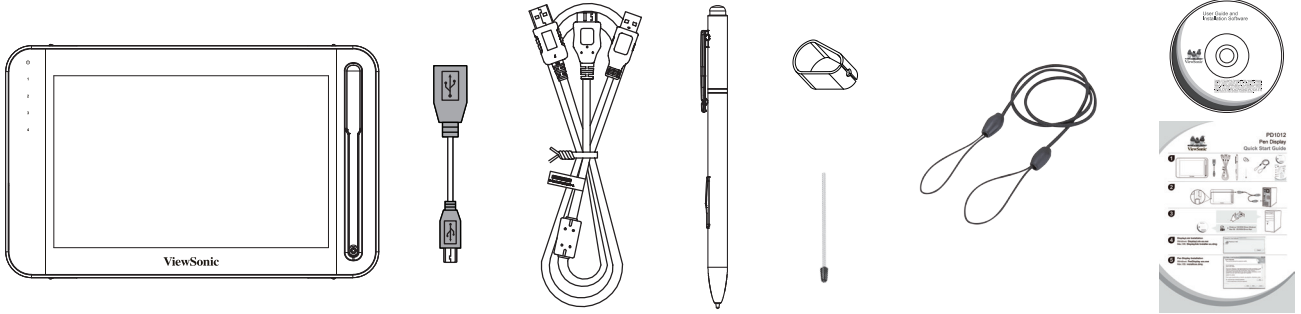

PD1012 Pen Display Quick Start Guide

1

2

3

4

DisplayLink Installation

Windows: **DisplayLink-xx.exe**
Mac OS: **Displaylink Installer-xx.dmg**

5

Pen Display Installation

Windows: **PenDisplay xxx.exe**
Mac OS: **installxxx.dmg**

PD1012 Pen Display Quick Start Guide

6 Set as extended display

7 Handwriting Area Mapping