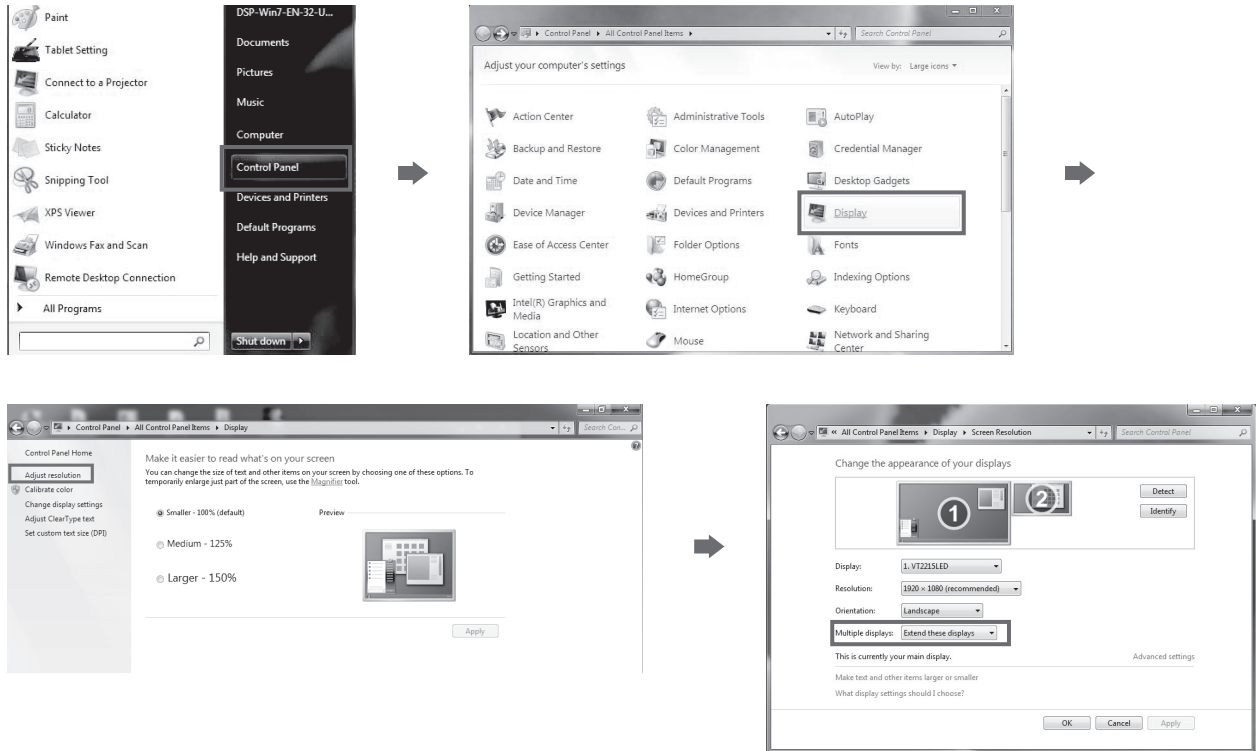

Pen Display Installation

Windows: **PenDisplay xxx.exe**
Mac OS: **installxxx.dmg**

PD1012 Pen Display Quick Start Guide

6 Set as extended display

7 Handwriting Area Mapping