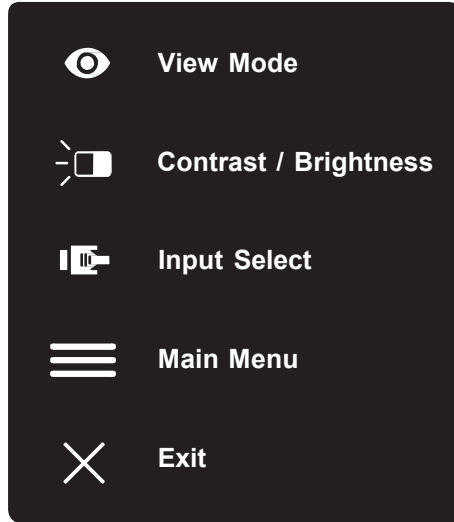

OSD

4. OSD

4-1. OSD

Menu

Startup Menu	ViewMode	Standard	
		Game	
		Movie	
		Web	
		Text	
		MAC	
		Mono	
	Contrast/Brightness	Contrast	0~100
		Brightness	0~100
	Input Select	HDMI1	
		HDMI2	
		DisplayPort	
	Menu	See the Main Menu OSD table	
	Exit		

Menu

Input Select	HDMI1		
	HDMI2		
	DisplayPort		
Audio Adjust	Volume	0~100	
	Mute	On	
		Off	
ViewMode	Standard	Low Input Lag	On Off
		Black Stabilization	0/10/20/.../100
		Advanced DCR	0/25/50/75/100
		Response time	Standard
			Advanced
			Ultra Fast
		Recall	