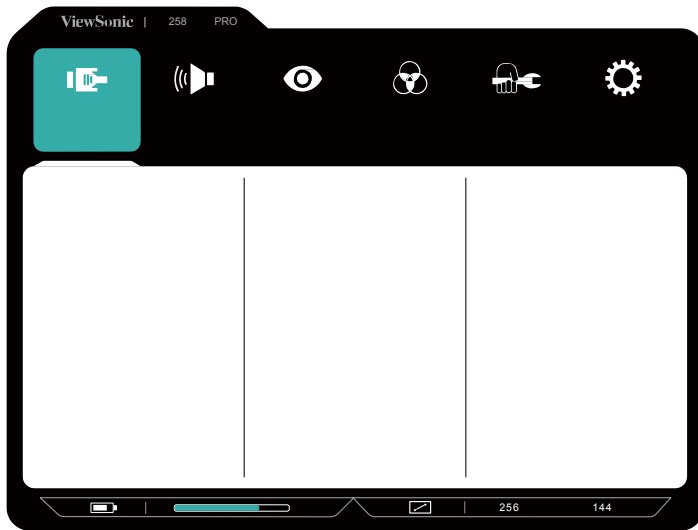

OSD

4. OSD

4-1. OSD

Menu

Startup Menu	ViewMode	Standard	
		Game	
		Movie	
		Web	
		Text	
		MAC	
		Mono	
	Contrast/Brightness	Contrast	0~100
		Brightness	0~100
	Input Select	HDMI1	
		HDMI2	
		DisplayPort	
	Menu	See the Main Menu OSD table	
	Exit		

Menu

Input Select	HDMI1		
	HDMI2		
	DisplayPort		
Audio Adjust	Volume	0~100	
	Mute	On	
		Off	
ViewMode	Standard	Low Input Lag	On Off
		Black Stabilization	0/10/20/.../100
		Advanced DCR	0/25/50/75/100
		Response time	Standard
			Advanced
			Ultra Fast
		Recall	