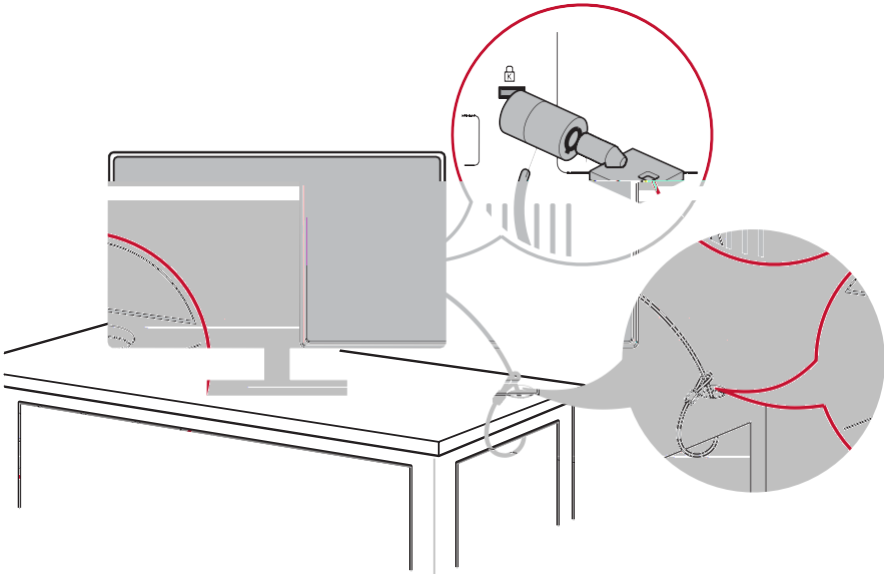

D. Kensington