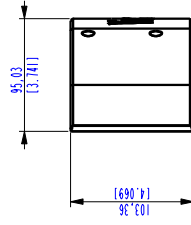

NO.	REVISION	DATE	NAME
1	1.00	2017.09.08	Peter Chen

ViewSonic Projector	
Model Name	Prob / PC8 Series Cable Manager Cover
Date	2017.09.08
Drawn By	Peter Chen
Unit	mm (inch)