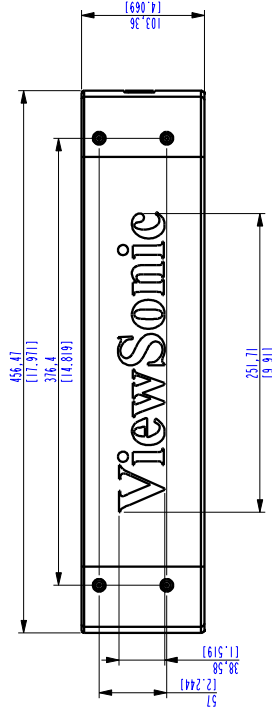

NO.	REVISION	DATE	NAME
1	1.00	2017.09.08	Peter Chen

ViewSonic Projector	
Model Name	Prob / PC8 Series Cable Manager Cover
Date	2017.09.08
Drawn By	Peter Chen
Unit	mm (inch)