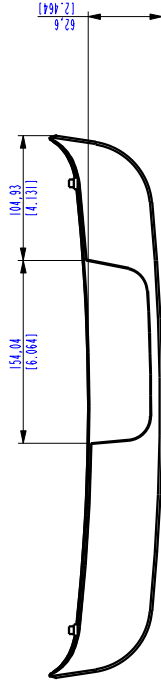

NO.	REVISION	DATE	NAME
1	1.00	2017.09.08	Peter Chen

ViewSonic Projector	
Model Name	Prob / PC8 Series Cable Manager Cover
Date	2017.09.08
Drawn By	Peter Chen
Unit	mm (inch)