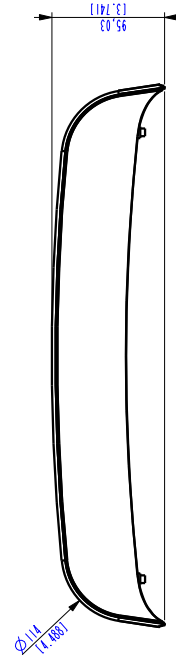

NO.	REVISION	DATE	NAME
1	1.00	2017.09.08	Peter Chen

ViewSonic Projector	
Model Name	Prob / PC8 Series Cable Manager Cover
Date	2017.09.08
Drawn By	Peter Chen
Unit	mm (inch)