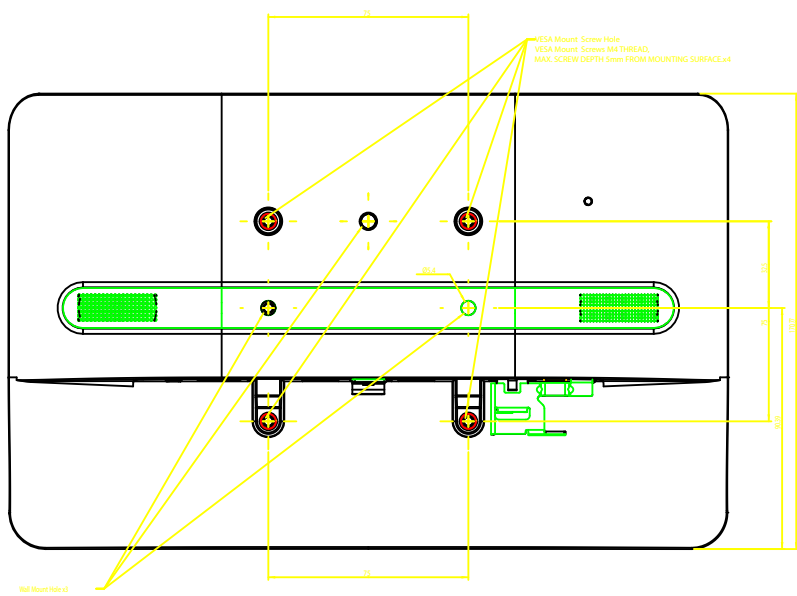

269.88 (10.63")

28.5 (1.12")

170.77 (6.72")