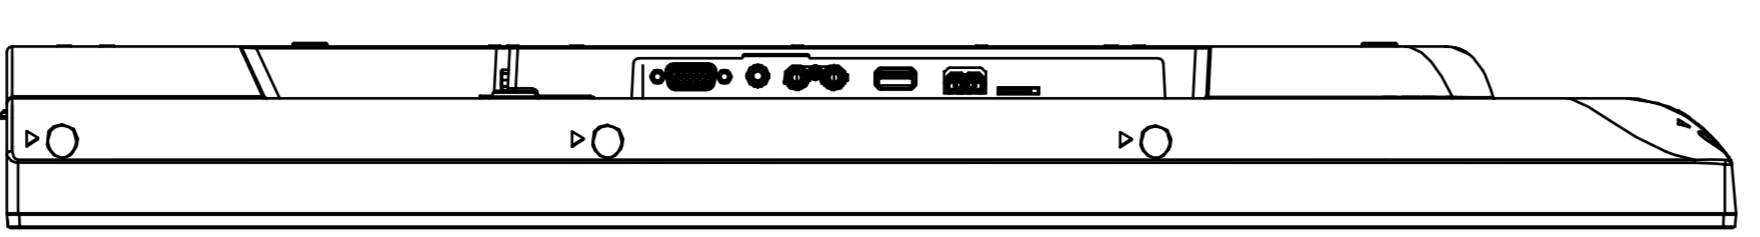

ViewSonic CDE5010

11,81mm[0.5inch]

1123,64mm[44.2inch]

48,51[1.9inch]

67,9mm[2.7inch]

SCALE 1,000