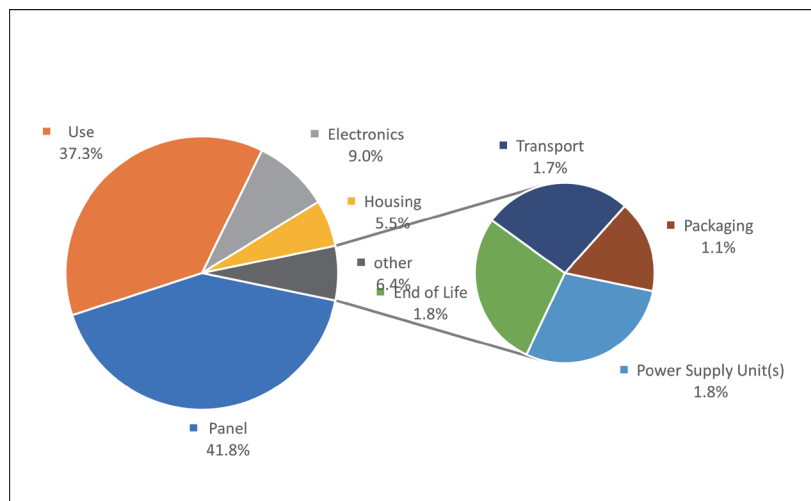

ViewSonic IFP6550-5 ViewBoard® 65" 4K Interactive Display

Report produced on 2023-5-2

As part of ViewSonic’s pledge to corporate citizenship and lowering our environmental footprint, we strive to serve the community by better understanding the significance of the product life cycle through product carbon footprinting. That process includes the estimation of emissions from materials, production, distribution, and end-of-life management.

This product’s estimated carbon footprint:

2063 kgCO₂e +/- 1110 kgCO₂e

Estimated impact by lifecycle stage with breakout for manufacturing by component:

For environmental footprinting, ViewSonic utilizes Product Attribute to Impact Algorithm (PAIA). Developed by the Massachusetts Institute of Technology (MIT), PAIA is a streamlined life cycle assessment (LCA) tool that examines the greenhouse gas emissions released throughout the lifecycle of a product to calculate the product carbon footprint.

ViewSonic IFP6550-5 ViewBoard® 65" 4K Interactive Display

Committed to being inclusive and transparent, the included box plot presents the degree of uncertainty of PAIA for product carbon footprinting. Uncertainty can come from differences in data, bias, allocation inconsistencies, and methodology used.