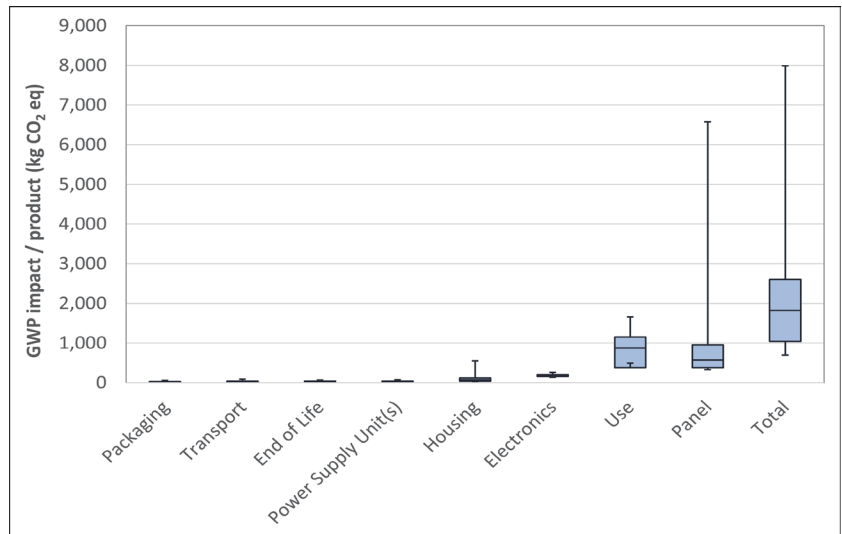

ViewSonic IFP6550-5 ViewBoard® 65" 4K Interactive Display

Report produced on 2023-5-2

As part of ViewSonic’s pledge to corporate citizenship and lowering our environmental footprint, we strive to serve the community by better understanding the significance of the product life cycle through product carbon footprinting. That process includes the estimation of emissions from materials, production, distribution, and end-of-life management.

This product’s estimated carbon footprint:

2063 kgCO₂e +/- 1110 kgCO₂e

Estimated impact by lifecycle stage with breakout for manufacturing by component:

For environmental footprinting, ViewSonic utilizes Product Attribute to Impact Algorithm (PAIA). Developed by the Massachusetts Institute of Technology (MIT), PAIA is a streamlined life cycle assessment (LCA) tool that examines the greenhouse gas emissions released throughout the lifecycle of a product to calculate the product carbon footprint.

ViewSonic IFP6550-5 ViewBoard® 65" 4K Interactive Display

Committed to being inclusive and transparent, the included box plot presents the degree of uncertainty of PAIA for product carbon footprinting. Uncertainty can come from differences in data, bias, allocation inconsistencies, and methodology used.

Assumptions for calculating product carbon footprint:

Product Weight	40.1 Kg	Product Lifetime	5 years
Screen Size	65"	Use Location	US
Assembly Location	China	"Use Energy Consumption (Yearly TEC)"	306.184 kWh