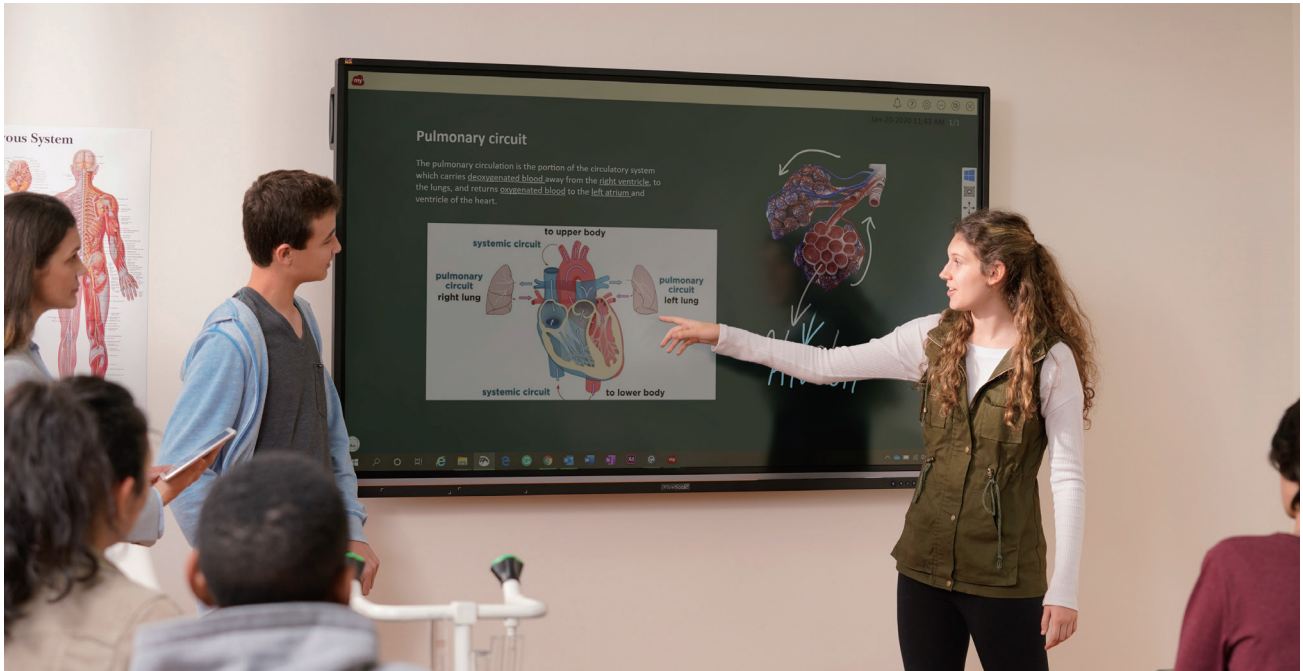

ViewSonic IFP6550-5 ViewBoard® 65" 4K Interactive Display

Report produced on 2023-5-2

As part of ViewSonic’s pledge to corporate citizenship and lowering our environmental footprint, we strive to serve the community by better understanding the significance of the product life cycle through product carbon footprinting. That process includes the estimation of emissions from materials, production, distribution, and end-of-life management.

This product’s estimated carbon footprint:

2063 kgCO₂e +/- 1110 kgCO₂e

Estimated impact by lifecycle stage with breakout for manufacturing by component:

For environmental footprinting, ViewSonic utilizes Product Attribute to Impact Algorithm (PAIA). Developed by the Massachusetts Institute of Technology (MIT), PAIA is a streamlined life cycle assessment (LCA) tool that examines the greenhouse gas emissions released throughout the lifecycle of a product to calculate the product carbon footprint.

ViewSonic IFP6550-5 ViewBoard® 65" 4K Interactive Display

Committed to being inclusive and transparent, the included box plot presents the degree of uncertainty of PAIA for product carbon footprinting. Uncertainty can come from differences in data, bias, allocation inconsistencies, and methodology used.