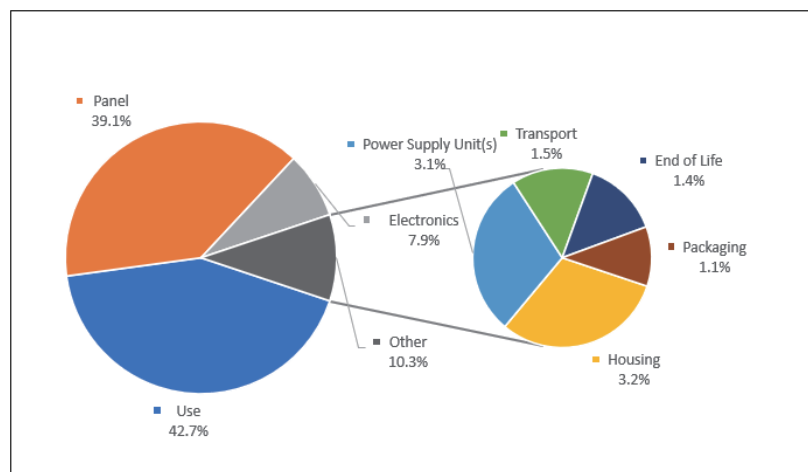

ViewSonic IFP4320 ViewBoard® 43" 4K Interactive Display

Report produced September, 2020

As part of ViewSonic's pledge to corporate citizenship and lowering our environmental footprint, we strive to serve the community by better understanding the significance of the product life cycle through product carbon footprinting. That process includes the estimation of emissions from materials, production, distribution, and end-of-life management.

This product's estimated carbon footprint:

1220 kgCO₂e +/- 553 kgCO₂e

Estimated impact by lifecycle stage with breakout for manufacturing by component:

For environmental footprinting, ViewSonic utilizes Product Attribute to Impact Algorithm (PAIA). Developed by the Massachusetts Institute of Technology (MIT), PAIA is a streamlined life cycle assessment (LCA) tool that examines the greenhouse gas emissions released throughout the lifecycle of a product to calculate the product carbon footprint.