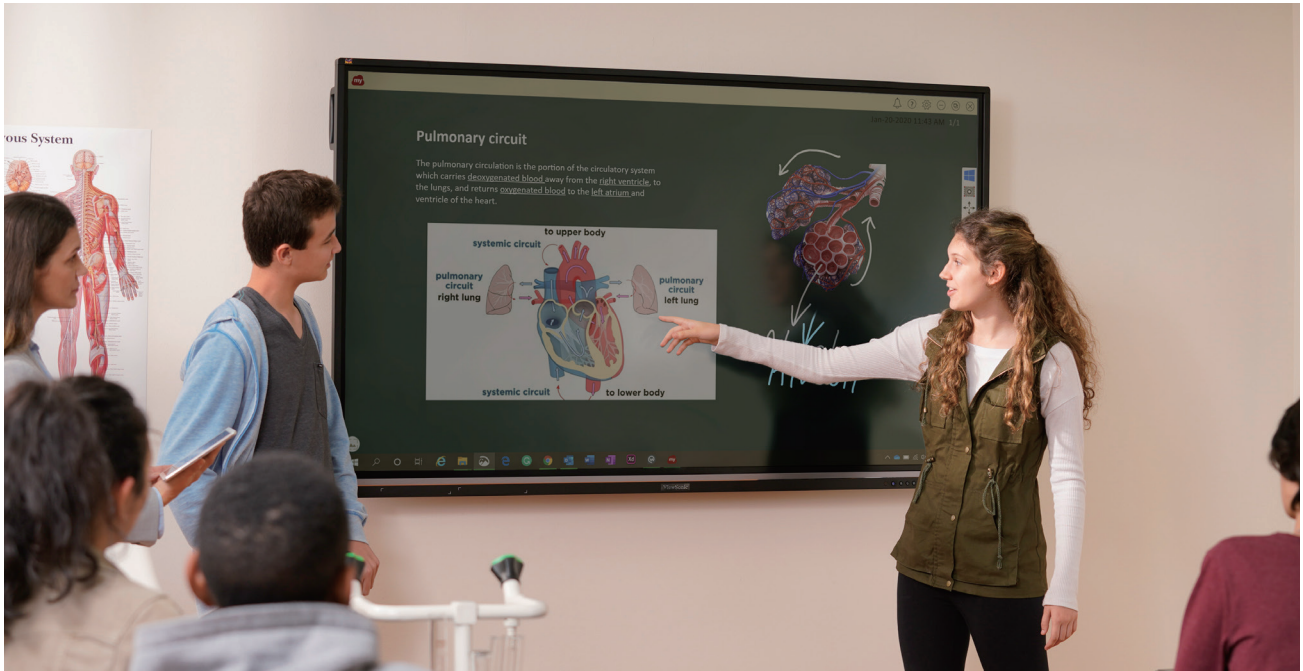

ViewSonic IFP4320 ViewBoard® 43" 4K Interactive Display

Report produced September, 2020

As part of ViewSonic's pledge to corporate citizenship and lowering our environmental footprint, we strive to serve the community by better understanding the significance of the product life cycle through product carbon footprinting. That process includes the estimation of emissions from materials, production, distribution, and end-of-life management.

This product's estimated carbon footprint:

1220 kgCO₂e +/- 553 kgCO₂e

Estimated impact by lifecycle stage with breakout for manufacturing by component:

For environmental footprinting, ViewSonic utilizes Product Attribute to Impact Algorithm (PAIA). Developed by the Massachusetts Institute of Technology (MIT), PAIA is a streamlined life cycle assessment (LCA) tool that examines the greenhouse gas emissions released throughout the lifecycle of a product to calculate the product carbon footprint.

ViewSonic IFP4320 ViewBoard® 43" 4K Interactive Display

Committed to being inclusive and transparent, the included box plot presents the degree of uncertainty of PAIA for product carbon footprinting. Uncertainty can come from differences in data, bias, allocation inconsistencies, and methodology used.