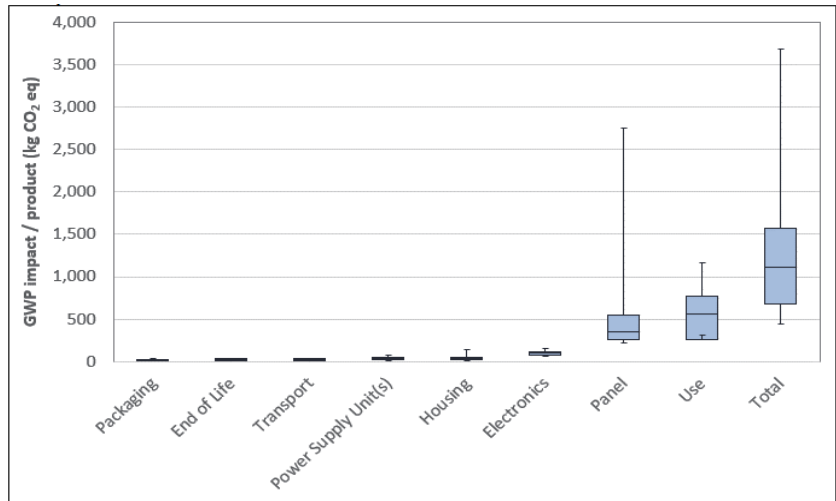

ViewSonic IFP4320 ViewBoard® 43" 4K Interactive Display

Report produced September, 2020

As part of ViewSonic's pledge to corporate citizenship and lowering our environmental footprint, we strive to serve the community by better understanding the significance of the product life cycle through product carbon footprinting. That process includes the estimation of emissions from materials, production, distribution, and end-of-life management.

This product's estimated carbon footprint:

1220 kgCO₂e +/- 553 kgCO₂e

Estimated impact by lifecycle stage with breakout for manufacturing by component:

For environmental footprinting, ViewSonic utilizes Product Attribute to Impact Algorithm (PAIA). Developed by the Massachusetts Institute of Technology (MIT), PAIA is a streamlined life cycle assessment (LCA) tool that examines the greenhouse gas emissions released throughout the lifecycle of a product to calculate the product carbon footprint.

ViewSonic IFP4320 ViewBoard® 43" 4K Interactive Display

Committed to being inclusive and transparent, the included box plot presents the degree of uncertainty of PAIA for product carbon footprinting. Uncertainty can come from differences in data, bias, allocation inconsistencies, and methodology used.