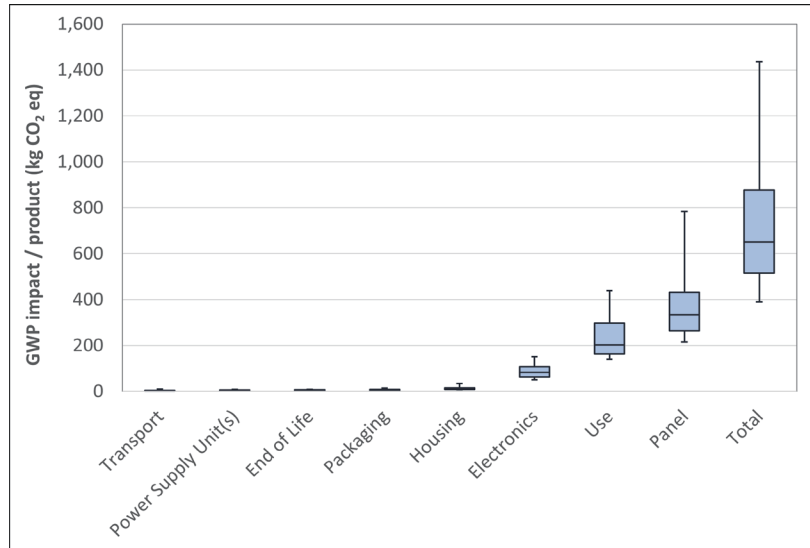

ViewSonic VX3218C-2K Monitor

Report produced on 2023-02-16

As part of ViewSonic's pledge to corporate citizenship and lowering our environmental footprint, we strive to serve the community by better understanding the significance of the product life cycle through product carbon footprinting. That process includes the estimation of emissions from materials, production, distribution, and end-of-life management.

This product's estimated carbon footprint:

710 kgCO₂e +/- 186 kgCO₂e

Estimated impact by lifecycle stage with breakout for manufacturing by component:

For environmental footprinting, ViewSonic utilizes Product Attribute to Impact Algorithm (PAIA). Developed by the Massachusetts Institute of Technology (MIT), PAIA is a streamlined life cycle assessment (LCA) tool that examines the greenhouse gas emissions released throughout the lifecycle of a product to calculate the product carbon footprint.

ViewSonic VX3218C-2K Monitor

Committed to being inclusive and transparent, the included box plot presents the degree of uncertainty of PAIA for product carbon footprinting. Uncertainty can come from differences in data, bias, allocation inconsistencies, and methodology used.

Assumptions for calculating product carbon footprint:

Product Weight	4.78 Kg	Product Lifetime	3 years
Screen Size	31.5"	Use Location	Global
Assembly Location	China	"Use Energy Consumption (Yearly TEC)"	80.6 kWh