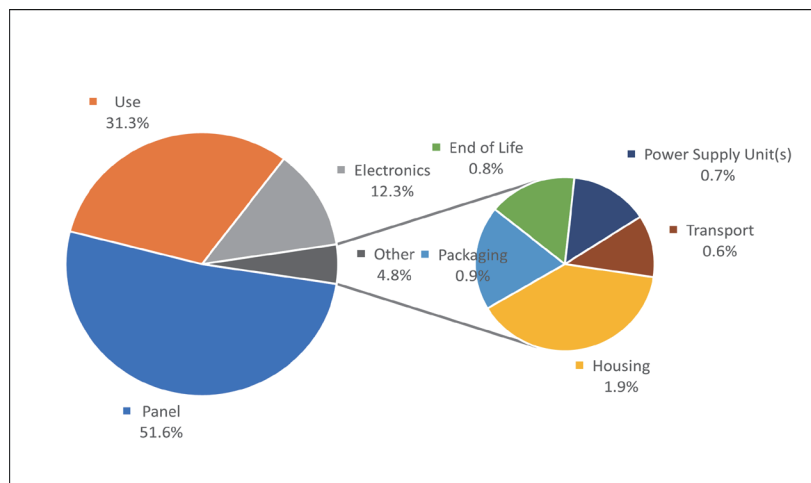

ViewSonic VX3218C-2K Monitor

Report produced on 2023-02-16

As part of ViewSonic's pledge to corporate citizenship and lowering our environmental footprint, we strive to serve the community by better understanding the significance of the product life cycle through product carbon footprinting. That process includes the estimation of emissions from materials, production, distribution, and end-of-life management.

This product's estimated carbon footprint:

710 kgCO₂e +/- 186 kgCO₂e

Estimated impact by lifecycle stage with breakout for manufacturing by component:

For environmental footprinting, ViewSonic utilizes Product Attribute to Impact Algorithm (PAIA). Developed by the Massachusetts Institute of Technology (MIT), PAIA is a streamlined life cycle assessment (LCA) tool that examines the greenhouse gas emissions released throughout the lifecycle of a product to calculate the product carbon footprint.