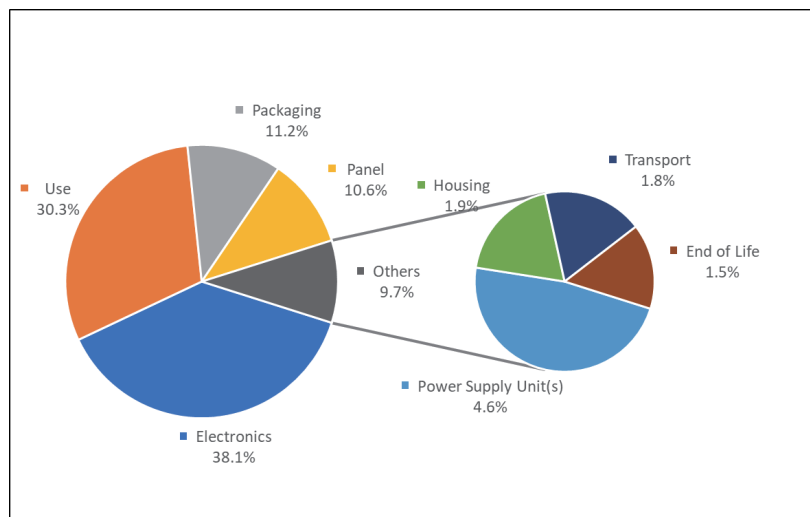

ViewSonic LD163-181 LED Display

Report produced September, 2020

As part of ViewSonic's pledge to corporate citizenship and lowering our environmental footprint, we strive to serve the community by better understanding the significance of the product life cycle through product carbon footprinting. That process includes the estimation of emissions from materials, production, distribution, and end-of-life management.

This product's estimated carbon footprint:

8110 kgCO₂e +/- 1120 kgCO₂e

Estimated impact by lifecycle stage with breakout for manufacturing by component:

For environmental footprinting, ViewSonic utilizes Product Attribute to Impact Algorithm (PAIA). Developed by the Massachusetts Institute of Technology (MIT), PAIA is a streamlined life cycle assessment (LCA) tool that examines the greenhouse gas emissions released throughout the lifecycle of a product to calculate the product carbon footprint.