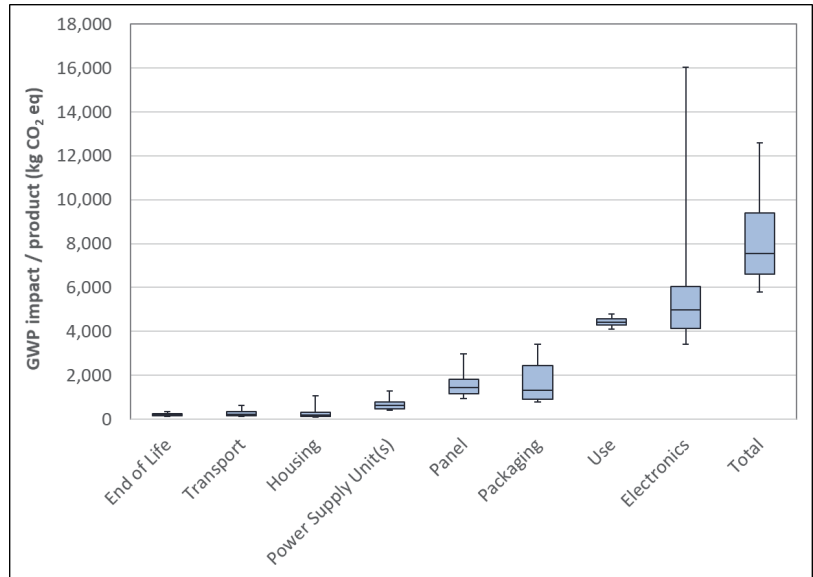

ViewSonic LD163-181 LED Display

Report produced September, 2020

As part of ViewSonic's pledge to corporate citizenship and lowering our environmental footprint, we strive to serve the community by better understanding the significance of the product life cycle through product carbon footprinting. That process includes the estimation of emissions from materials, production, distribution, and end-of-life management.

This product's estimated carbon footprint:

8110 kgCO₂e +/- 1120 kgCO₂e

Estimated impact by lifecycle stage with breakout for manufacturing by component:

For environmental footprinting, ViewSonic utilizes Product Attribute to Impact Algorithm (PAIA). Developed by the Massachusetts Institute of Technology (MIT), PAIA is a streamlined life cycle assessment (LCA) tool that examines the greenhouse gas emissions released throughout the lifecycle of a product to calculate the product carbon footprint.

ViewSonic LD163-181 LED Display

Committed to being inclusive and transparent, the included box plot presents the degree of uncertainty of PAIA for product carbon footprinting. Uncertainty can come from differences in data, bias, allocation inconsistencies, and methodology used.

Assumptions for calculating product carbon footprint:

Product Weight	192Kg	Product Lifetime	11 years
Screen Size	163"	Use Location	US
Assembly Location	China	"Use Energy Consumption (Yearly TEC)"	570.56 kWh