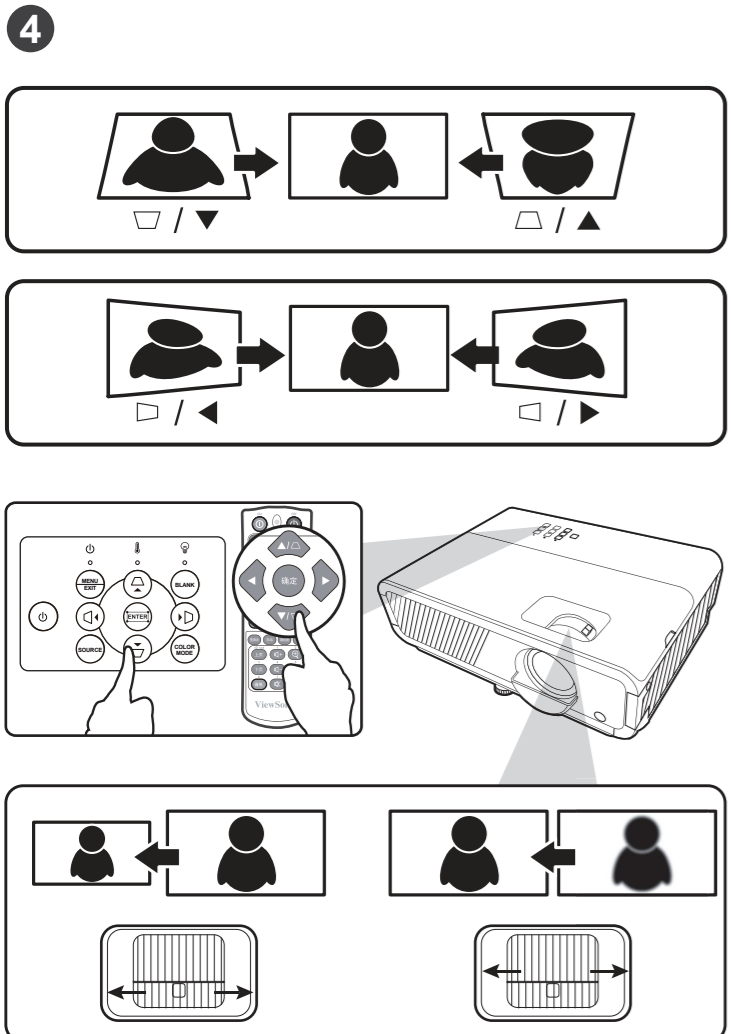

HC4K159

Home Projector

快速安装说明

• 16:9 image on a 16:9 screen

• 16:9 image on a 4:3 screen

(a) Screen Size		16:9 image on a 16:9 Screen											
		(b) Projection distance				(c) Image height				(d) Vertical offset			
inch	mm	min.		max.		inch		mm		min.		max.	
60	1524	59	1496.8	77	1945.9	29	747	2.9	74.7	2.9	74.7		
70	1778	69	1746.3	89	2270.2	34	872	3.4	87.2	3.4	87.2		
80	2032	79	1995.8	102	2594.5	39	996	3.9	99.6	3.9	99.6		
90	2286	88	2245.3	115	2918.8	44	1121	4.4	112.1	4.4	112.1		
100	2540	98	2494.7	128	3243.2	49	1245	4.9	124.5	4.9	124.5		
110	2794	108	2744.2	140	3567.5	54	1370	5.4	137.0	5.4	137.0		
120	3048	118	2993.7	153	3891.8	59	1494	5.9	149.4	5.9	149.4		
130	3302	128	3243.2	166	4216.1	64	1619	6.4	161.9	6.4	161.9		
140	3556	138	3492.6	179	4540.4	69	1743	6.9	174.3	6.9	174.3		
150	3810	147	3742.1	192	4864.7	74	1868	7.4	186.8	7.4	186.8		
160	4064	157	3991.6	204	5189.1	78	1992	7.8	199.2	7.8	199.2		
170	4318	167	4241.1	217	5513.4	83	2117	8.3	211.7	8.3	211.7		
180	4572	177	4490.5	230	5837.7	88	2241	8.8	224.1	8.8	224.1		
190	4826	187	4740.0	243	6162.0	93	2366	9.3	236.6	9.3	236.6		
200	5080	196	4989.5	255	6486.3	98	2491	9.8	249.1	9.8	249.1		

There is 3% tolerance among these numbers due to optical component variations. It is recommended that if you intend to permanently install the projector, you should physically test the projection size and distance using the actual projector in situ before you permanently install it, so as to make allowance for this projector's optical characteristics. This will help you determine the exact mounting position so that it best suits your installation location.