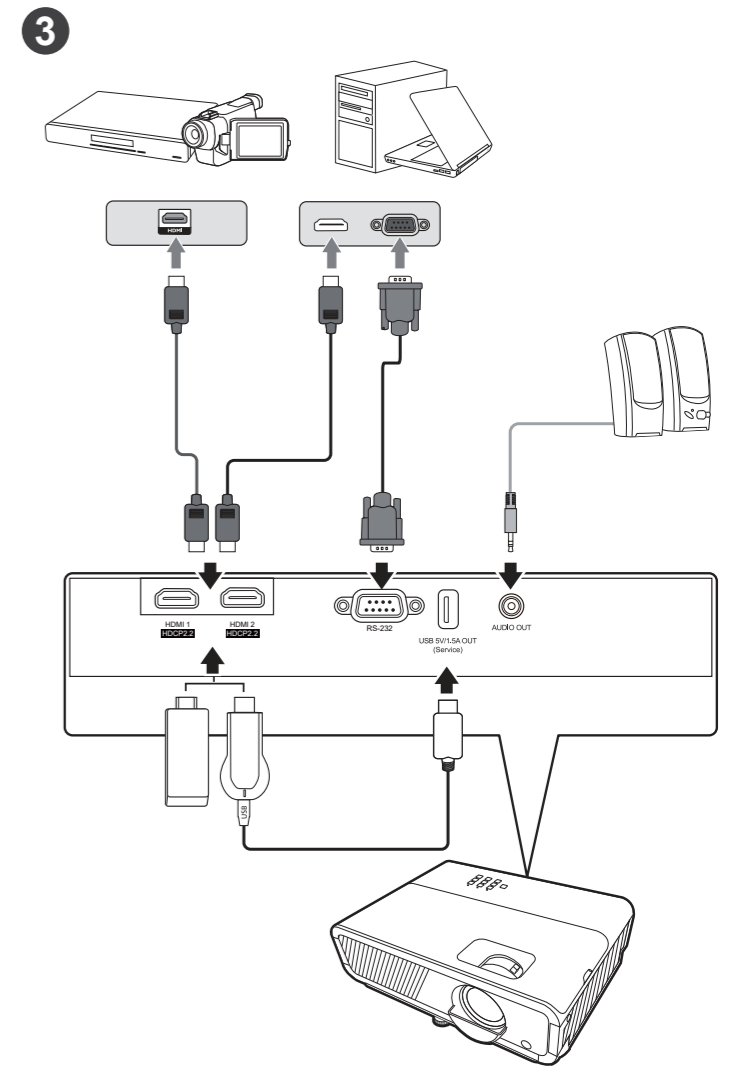

HC4K159

Home Projector

快速安装说明

• 16:9 image on a 16:9 screen

• 16:9 image on a 4:3 screen

(a) Screen Size		16:9 image on a 16:9 Screen											
		(b) Projection distance				(c) Image height				(d) Vertical offset			
inch	mm	min.		max.		inch		mm		min.		max.	
60	1524	59	1496.8	77	1945.9	29	747	2.9	74.7	2.9	74.7		
70	1778	69	1746.3	89	2270.2	34	872	3.4	87.2	3.4	87.2		
80	2032	79	1995.8	102	2594.5	39	996	3.9	99.6	3.9	99.6		
90	2286	88	2245.3	115	2918.8	44	1121	4.4	112.1	4.4	112.1		
100	2540	98	2494.7	128	3243.2	49	1245	4.9	124.5	4.9	124.5		
110	2794	108	2744.2	140	3567.5	54	1370	5.4	137.0	5.4	137.0		
120	3048	118	2993.7	153	3891.8	59	1494	5.9	149.4	5.9	149.4		
130	3302	128	3243.2	166	4216.1	64	1619	6.4	161.9	6.4	161.9		
140	3556	138	3492.6	179	4540.4	69	1743	6.9	174.3	6.9	174.3		
150	3810	147	3742.1	192	4864.7	74	1868	7.4	186.8	7.4	186.8		
160	4064	157	3991.6	204	5189.1	78	1992	7.8	199.2	7.8	199.2		
170	4318	167	4241.1	217	5513.4	83	2117	8.3	211.7	8.3	211.7		
180	4572	177	4490.5	230	5837.7	88	2241	8.8	224.1	8.8	224.1		
190	4826	187	4740.0	243	6162.0	93	2366	9.3	236.6	9.3	236.6		
200	5080	196	4989.5	255	6486.3	98	2491	9.8	249.1	9.8	249.1		

There is 3% tolerance among these numbers due to optical component variations. It is recommended that if you intend to permanently install the projector, you should physically test the projection size and distance using the actual projector in situ before you permanently install it, so as to make allowance for this projector's optical characteristics. This will help you determine the exact mounting position so that it best suits your installation location.