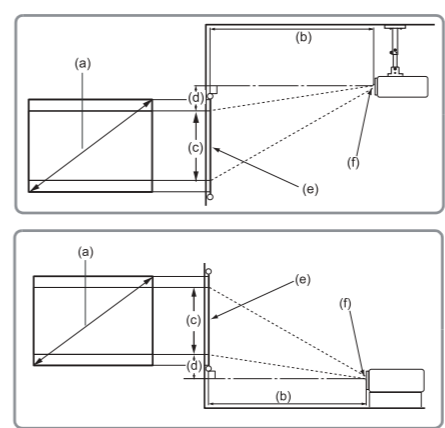

• 16:9 image on a 4:3 screen

(a) Screen Size		16:9 image on a 16:9 Screen											
		(b) Projection distance				(c) Image height				(d) Vertical offset			
inch	mm	min.		max.		inch		mm		min.		max.	
60	1524	59	1496.8	77	1945.9	29	747	2.9	74.7	2.9	74.7		
70	1778	69	1746.3	89	2270.2	34	872	3.4	87.2	3.4	87.2		
80	2032	79	1995.8	102	2594.5	39	996	3.9	99.6	3.9	99.6		
90	2286	88	2245.3	115	2918.8	44	1121	4.4	112.1	4.4	112.1		
100	2540	98	2494.7	128	3243.2	49	1245	4.9	124.5	4.9	124.5		
110	2794	108	2744.2	140	3567.5	54	1370	5.4	137.0	5.4	137.0		
120	3048	118	2993.7	153	3891.8	59	1494	5.9	149.4	5.9	149.4		
130	3302	128	3243.2	166	4216.1	64	1619	6.4	161.9	6.4	161.9		
140	3556	138	3492.6	179	4540.4	69	1743	6.9	174.3	6.9	174.3		
150	3810	147	3742.1	192	4864.7	74	1868	7.4	186.8	7.4	186.8		
160	4064	157	3991.6	204	5189.1	78	1992	7.8	199.2	7.8	199.2		
170	4318	167	4241.1	217	5513.4	83	2117	8.3	211.7	8.3	211.7		
180	4572	177	4490.5	230	5837.7	88	2241	8.8	224.1	8.8	224.1		
190	4826	187	4740.0	243	6162.0	93	2366	9.3	236.6	9.3	236.6		
200	5080	196	4989.5	255	6486.3	98	2491	9.8	249.1	9.8	249.1		

(a) Screen Size		16:9 image on a 4:3 Screen											
		(b) Projection distance				(c) Image height				(d) Vertical offset			
inch	mm	min.		max.		inch		mm		min.		max.	
60	1524	54	1373.9	70	1786.1	27	686	2.7	68.6	2.7	68.6		
70	1778	63	1602.9	82	2083.8	32	800	3.2	80.0	3.2	80.0		
80	2032	72	1831.9	94	2381.5	36	914	3.6	91.4	3.6	91.4		
90	2286	81	2060.9	105	2679.1	41	1029	4.1	102.9	4.1	102.9		
100	2540	90	2289.9	117	2976.8	45	1143	4.5	114.3	4.5	114.3		
110	2794	99	2518.9	129	3274.5	50	1257	5.0	125.7	5.0	125.7		
120	3048	108	2747.8	141	3572.2	54	1372	5.4	137.2	5.4	137.2		
130	3302	117	2976.8	152	3869.9	59	1486	5.9	148.6	5.9	148.6		
140	3556	126	3205.8	164	4167.6	63	1600	6.3	160.0	6.3	160.0		
150	3810	135	3434.8	176	4465.2	68	1715	6.8	171.5	6.8	171.5		
160	4064	144	3663.8	188	4762.9	72	1829	7.2	182.9	7.2	182.9		
170	4318	153	3892.8	199	5060.6	77	1943	7.7	194.3	7.7	194.3		
180	4572	162	4121.8	211	5358.3	81	2057	8.1	205.7	8.1	205.7		
190	4826	171	4350.7	223	5656.0	86	2172	8.6	217.2	8.6	217.2		
200	5080	180	4579.7	234	5953.6	90	2286	9.0	228.6	9.0	228.6		

There is 3% tolerance among these numbers due to optical component variations. It is recommended that if you intend to permanently install the projector, you should physically test the projection size and distance using the actual projector in situ before you permanently install it, so as to make allowance for this projector's optical characteristics. This will help you determine the exact mounting position so that it best suits your installation location.