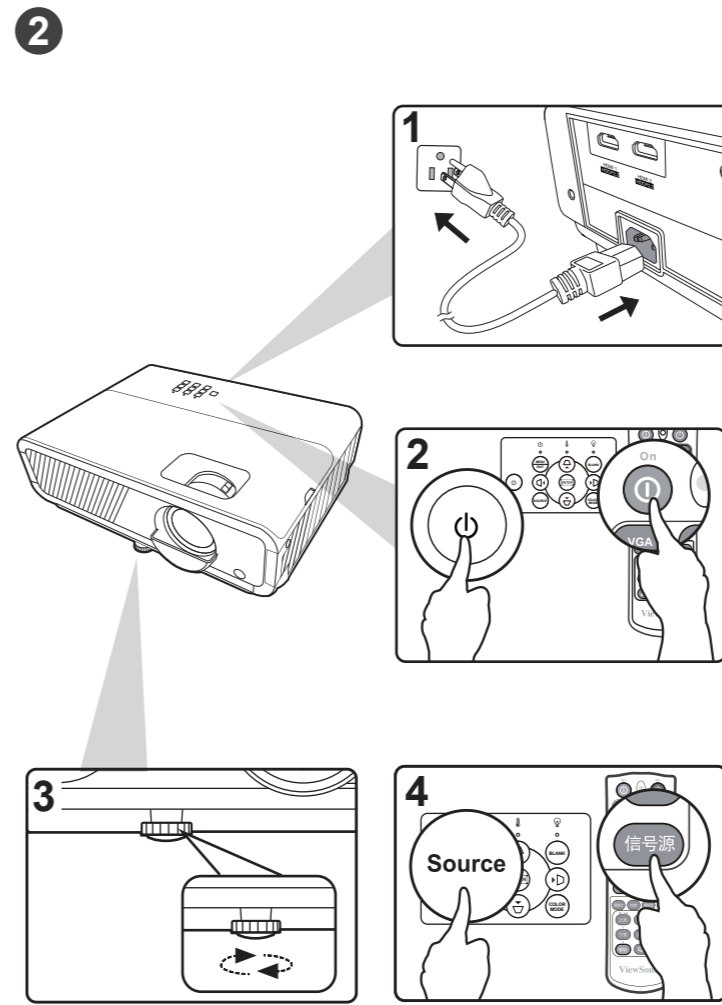

HC4K159

Home Projector

快速安装说明

• 16:9 image on a 16:9 screen

• 16:9 image on a 4:3 screen

(a) Screen Size		16:9 image on a 16:9 Screen											
		(b) Projection distance				(c) Image height				(d) Vertical offset			
inch	mm	min.		max.		inch		mm		min.		max.	
60	1524	59	1496.8	77	1945.9	29	747	2.9	74.7	2.9	74.7		
70	1778	69	1746.3	89	2270.2	34	872	3.4	87.2	3.4	87.2		
80	2032	79	1995.8	102	2594.5	39	996	3.9	99.6	3.9	99.6		
90	2286	88	2245.3	115	2918.8	44	1121	4.4	112.1	4.4	112.1		
100	2540	98	2494.7	128	3243.2	49	1245	4.9	124.5	4.9	124.5		
110	2794	108	2744.2	140	3567.5	54	1370	5.4	137.0	5.4	137.0		
120	3048	118	2993.7	153	3891.8	59	1494	5.9	149.4	5.9	149.4		
130	3302	128	3243.2	166	4216.1	64	1619	6.4	161.9	6.4	161.9		
140	3556	138	3492.6	179	4540.4	69	1743	6.9	174.3	6.9	174.3		
150	3810	147	3742.1	192	4864.7	74	1868	7.4	186.8	7.4	186.8		
160	4064	157	3991.6	204	5189.1	78	1992	7.8	199.2	7.8	199.2		
170	4318	167	4241.1	217	5513.4	83	2117	8.3	211.7	8.3	211.7		
180	4572	177	4490.5	230	5837.7	88	2241	8.8	224.1	8.8	224.1		
190	4826	187	4740.0	243	6162.0	93	2366	9.3	236.6	9.3	236.6		
200	5080	196	4989.5	255	6486.3	98	2491	9.8	249.1	9.8	249.1		

There is 3% tolerance among these numbers due to optical component variations. It is recommended that if you intend to permanently install the projector, you should physically test the projection size and distance using the actual projector in situ before you permanently install it, so as to make allowance for this projector's optical characteristics. This will help you determine the exact mounting position so that it best suits your installation location.