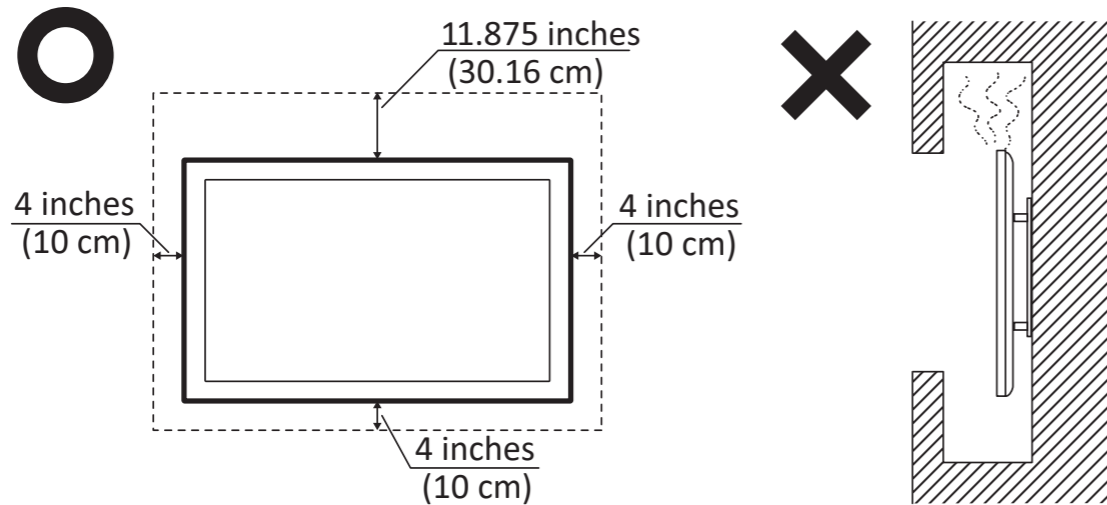

IFP105S/IFP105G (VS19390) ViewBoard series

M8 x 25 mm x 4

For VB-CAM-201

Welcome to visit ViewSonic Online Support Center for more information

www.viewsonic.com