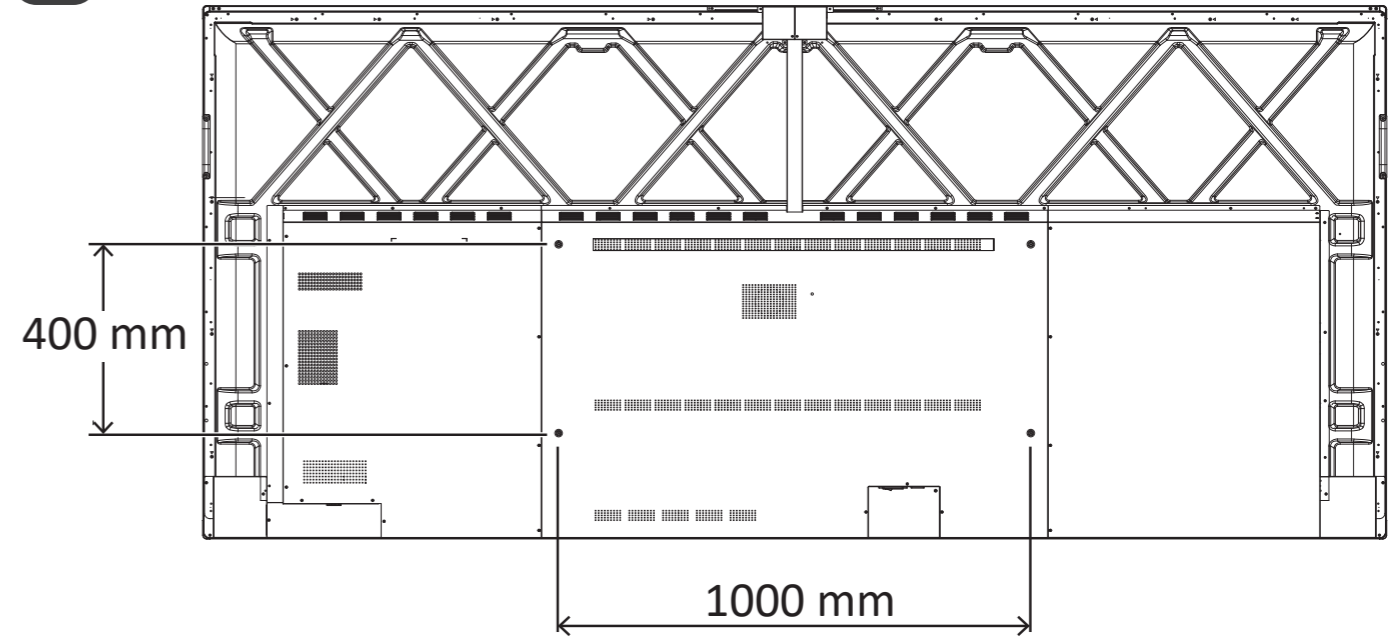

IFP105S/IFP105G (VS19390) ViewBoard series

M8 x 25 mm x 4

For VB-CAM-201

Welcome to visit ViewSonic Online Support Center for more information

www.viewsonic.com