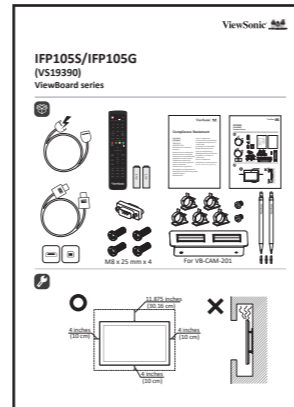

IFP105S/IFP105G (VS19390) ViewBoard series

M8 x 25 mm x 4

For VB-CAM-201

Welcome to visit ViewSonic Online Support Center for more information

www.viewsonic.com