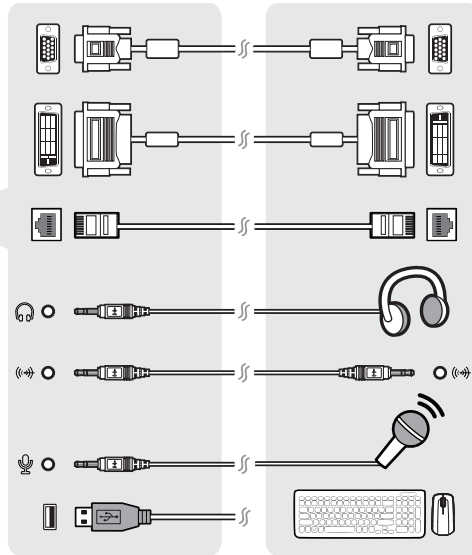

Zero Client Monitor Quick Start Guide

1

2

3

Zero Client Monitor Quick Start Guide

ViewSonic Corporation (US/Canada/Latin America)

 : <http://www.viewsonic.com/support/product-registration>
 : 381 Brea Canyon Road, Walnut, CA 91789-0708, USA