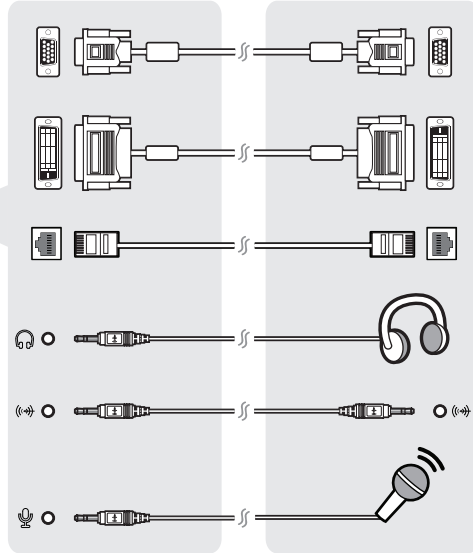

# Thin Client Monitor Quick Start Guide

1

2

3