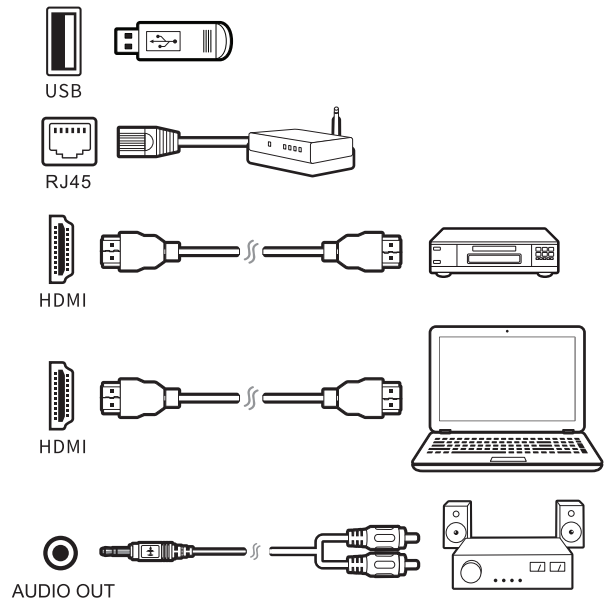

# LDE135-151/LDE163-181 LED Commercial Display Quick Start Guide

1

2

3