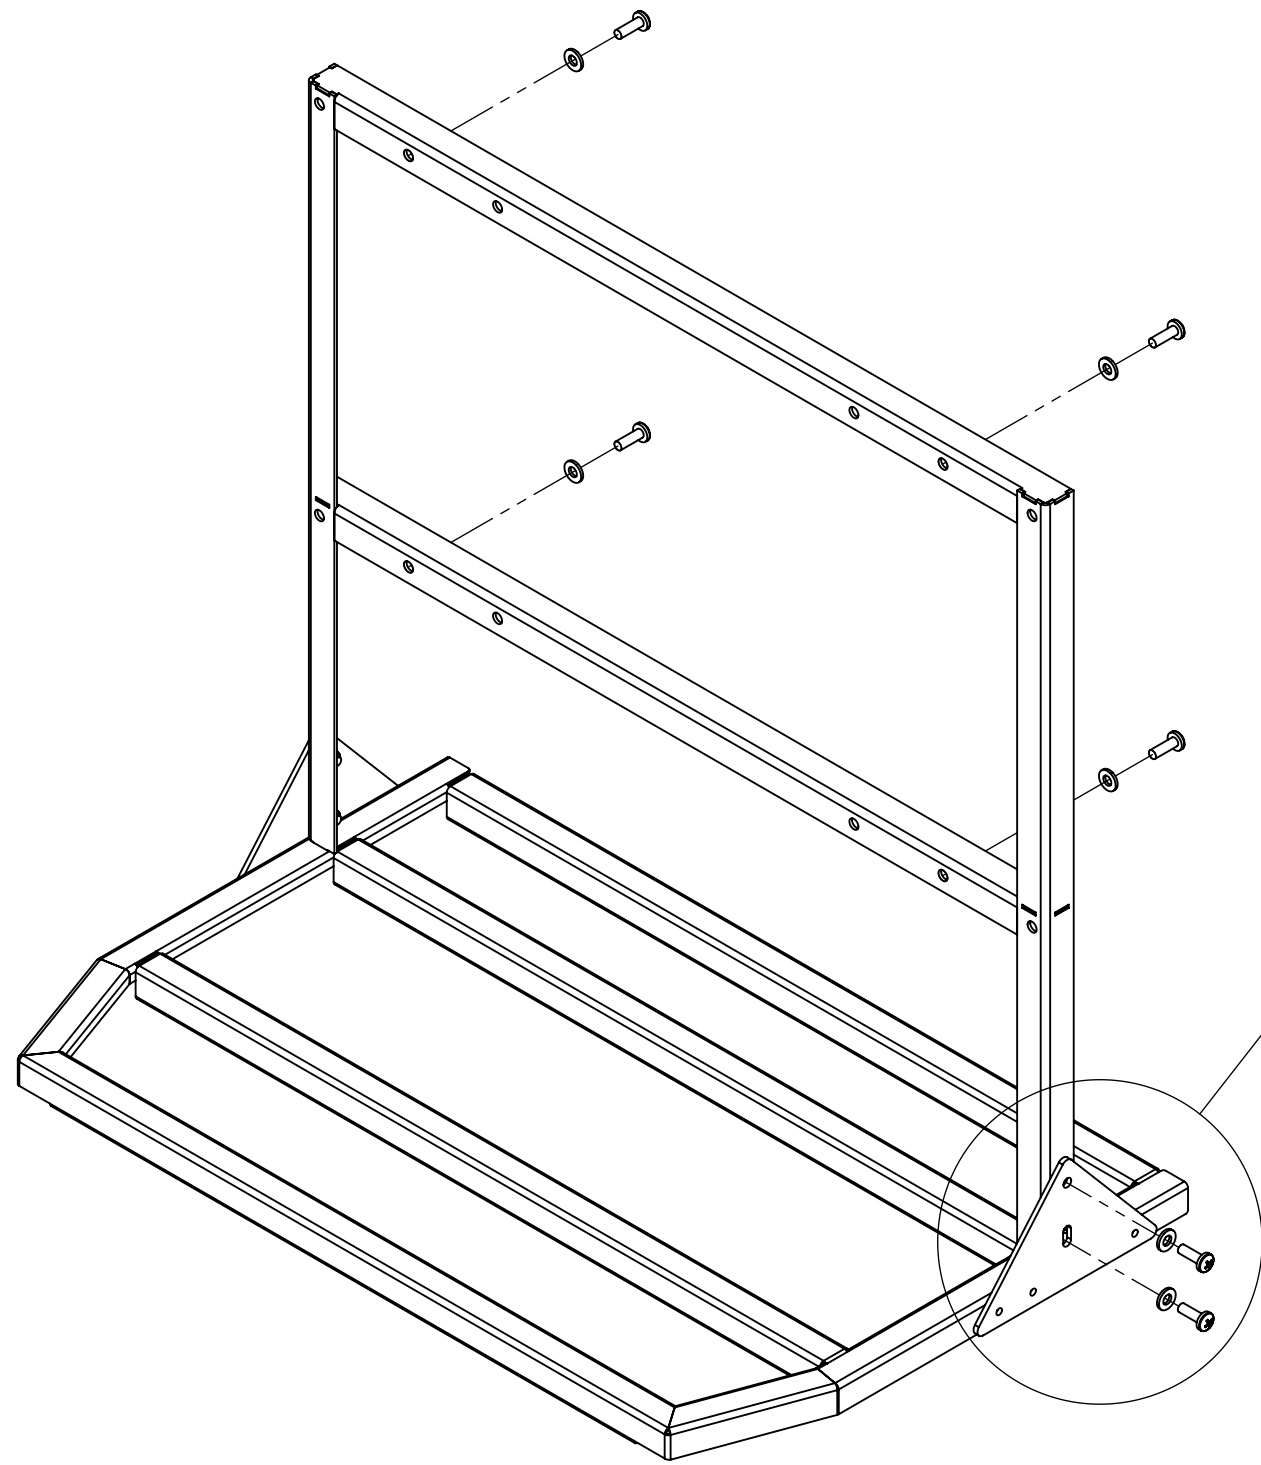

ASSEMBLY NUMBER: STDN-047

| ITEM NO. | PART NUMBER | Default/QTY. |
|----------|--|--------------|
| 1 | B18.6.7M - M8 x 1.25 x 25 Type I Cross Recessed PHMS --25N | 8 |
| 2 | B18.22M - Plain washer, 8 mm, narrow | 8 |
| 3 | Philips Cross Screw Driver | 1 |