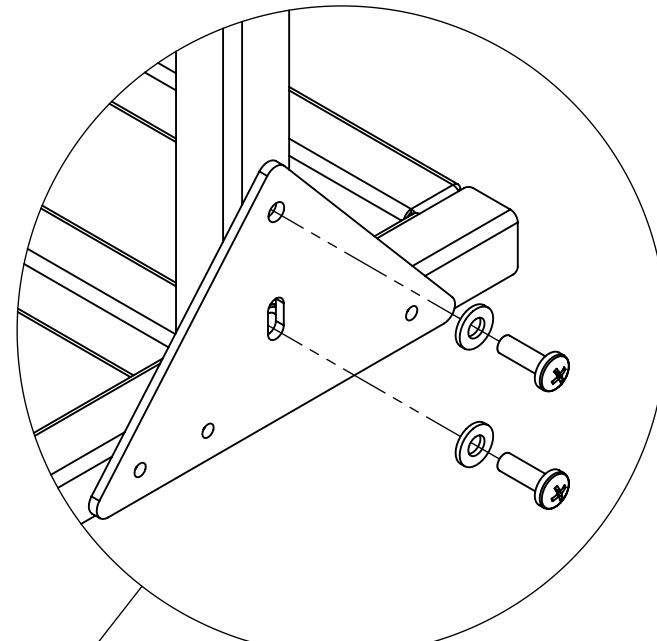

ASSEMBLY NUMBER: STDN-047

| ITEM NO. | PART NUMBER | Default/QTY. |
|----------|--|--------------|
| 1 | B18.6.7M - M8 x 1.25 x 25 Type I Cross Recessed PHMS --25N | 8 |
| 2 | B18.22M - Plain washer, 8 mm, narrow | 8 |
| 3 | Philips Cross Screw Driver | 1 |