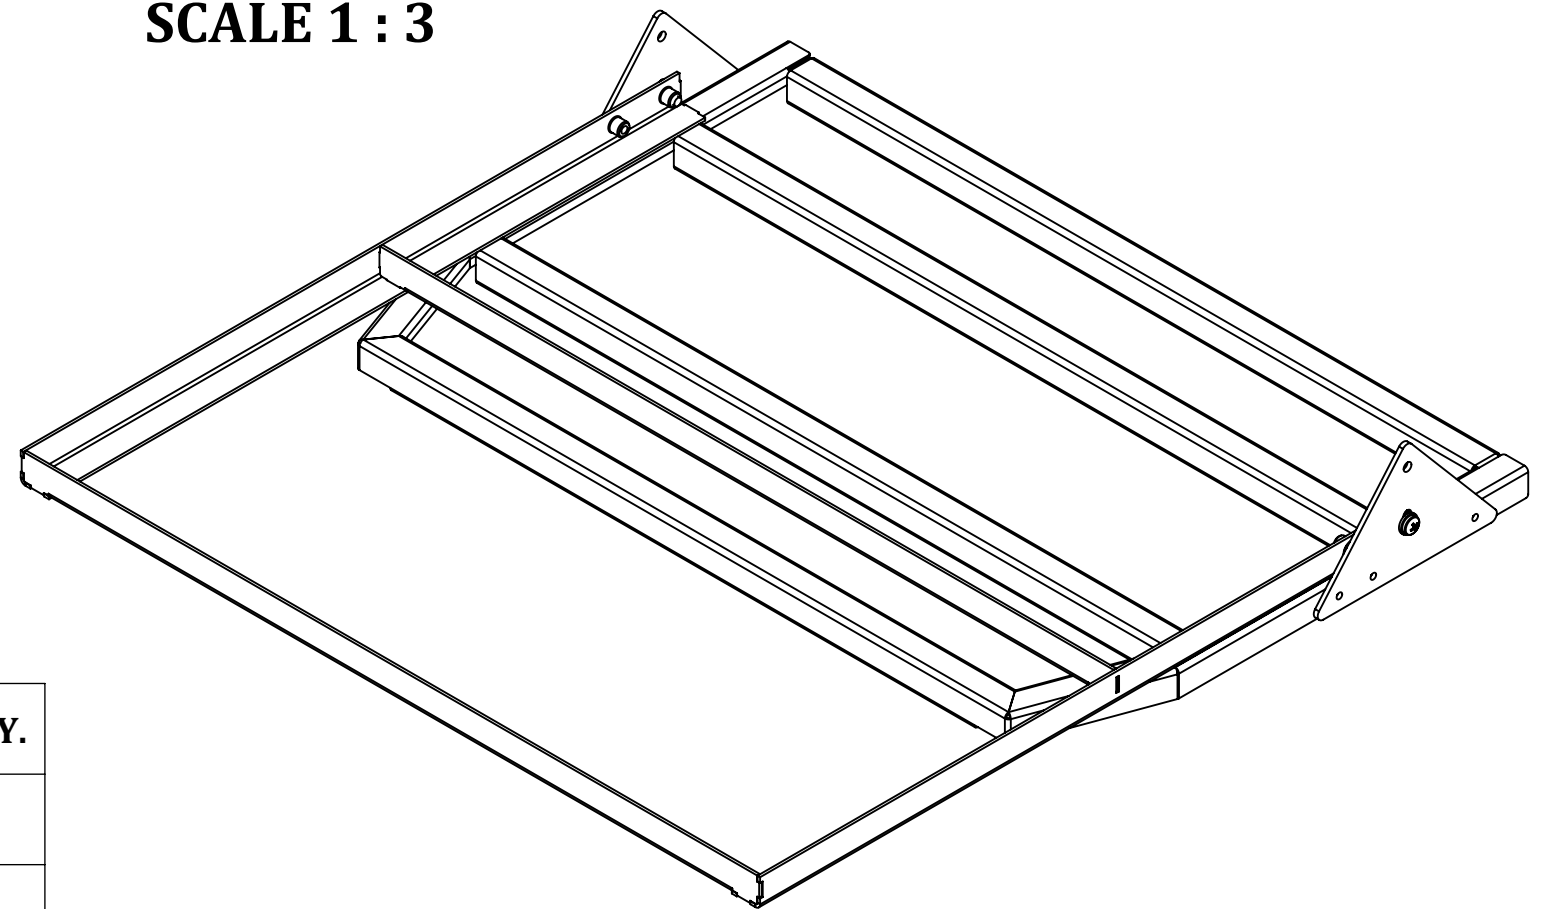

ASSEMBLY NUMBER: STDN-047

| ITEM NO. | PART NUMBER | Default/QTY. |
|----------|--|--------------|
| 1 | B18.6.7M - M8 x 1.25 x 25 Type I Cross Recessed PHMS --25N | 8 |
| 2 | B18.22M - Plain washer, 8 mm, narrow | 8 |
| 3 | Philips Cross Screw Driver | 1 |