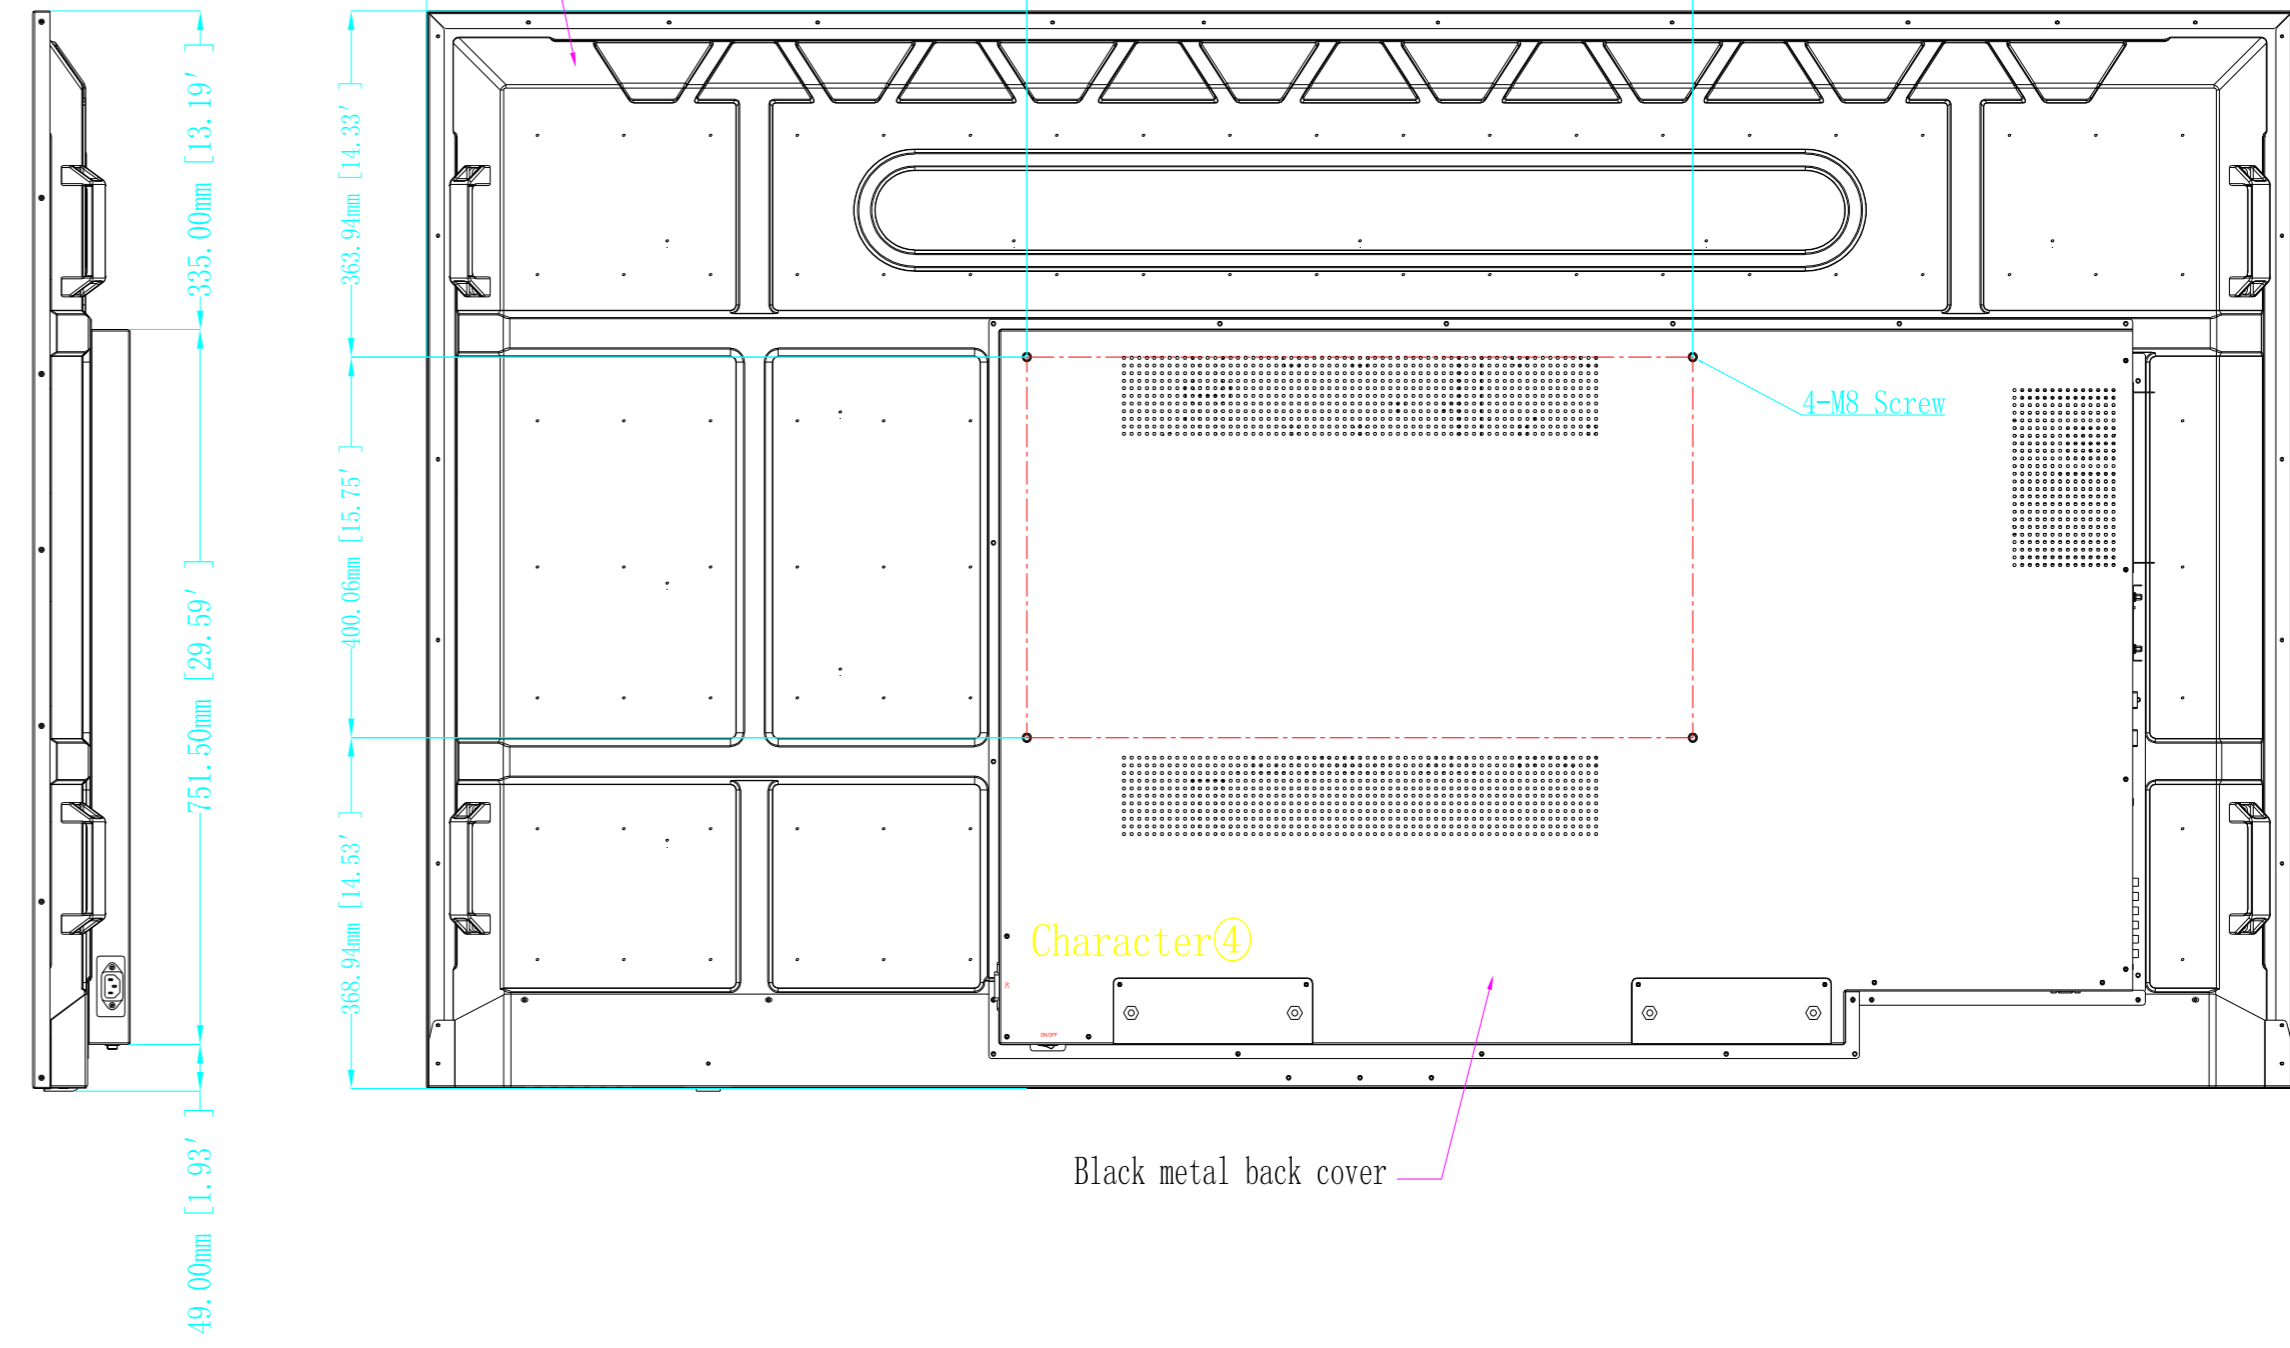

Black metal panel cover

Silk screen requirement: font:Arial, color:white

Hex-vision Image of CDE8600

Q'TY	UNIT	SCALE	SHEET	REV.
1	mm/inch	1:1	1/1	A

6

5

4

3