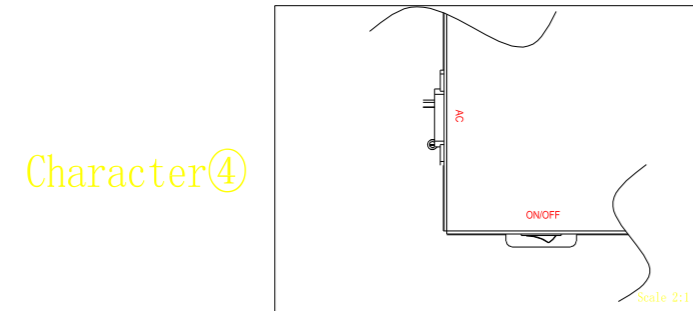

Black metal panel cover

Silk screen requirement: font:Arial, color:white

Hex-vision Image of CDE8600

Q'TY	UNIT	SCALE	SHEET	REV.
1	mm/inch	1:1	1/1	A

6

5

4

3