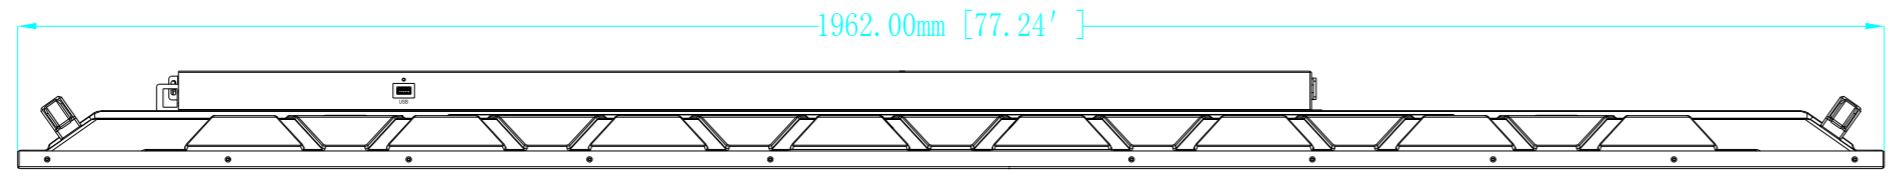

Black metal panel cover

Silk screen requirement: font:Arial, color:white

Hex-vision Image of CDE8600

Q'TY	UNIT	SCALE	SHEET	REV.
1	mm/inch	1:1	1/1	A

6

5

4

3