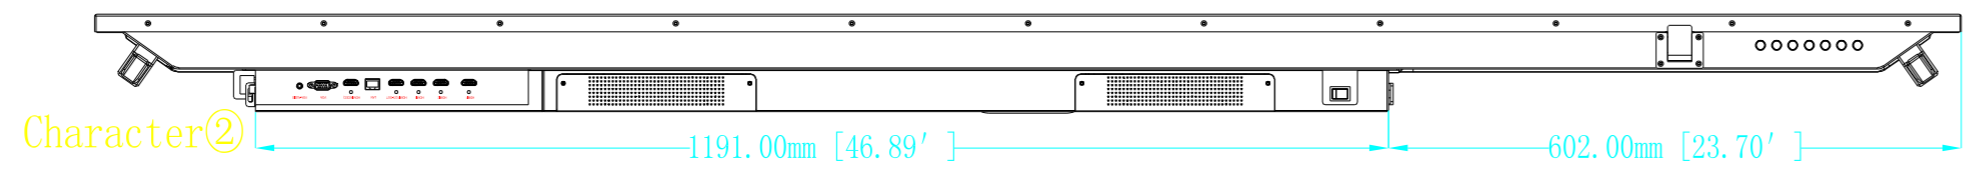

Black metal panel cover

Silk screen requirement: font:Arial, color:white

Hex-vision Image of CDE8600

Q'TY	UNIT	SCALE	SHEET	REV.
1	mm/inch	1:1	1/1	A

6

5

4

3