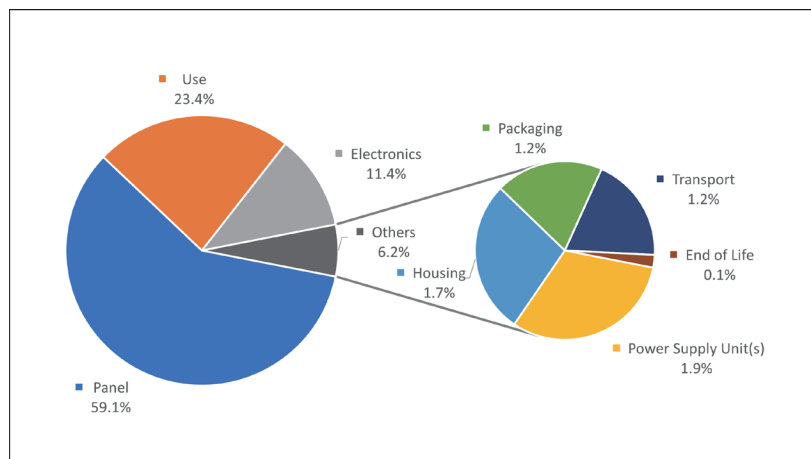

As part of ViewSonic's pledge to corporate citizenship and lowering our environmental footprint, we strive to serve the community by better understanding the significance of the product life cycle through product carbon footprinting. That process includes the estimation of emissions from materials, production, distribution, and end-of-life management.

This product's estimated carbon footprint:

464 kgCO₂e +/- 190 kgCO₂e

Estimated impact by lifecycle stage with breakout for manufacturing by component:

For environmental footprinting, ViewSonic utilizes Product Attribute to Impact Algorithm (PAIA). Developed by the Massachusetts Institute of Technology (MIT), PAIA is a streamlined life cycle assessment (LCA) tool that examines the greenhouse gas emissions released throughout the lifecycle of a product to calculate the product carbon footprint.