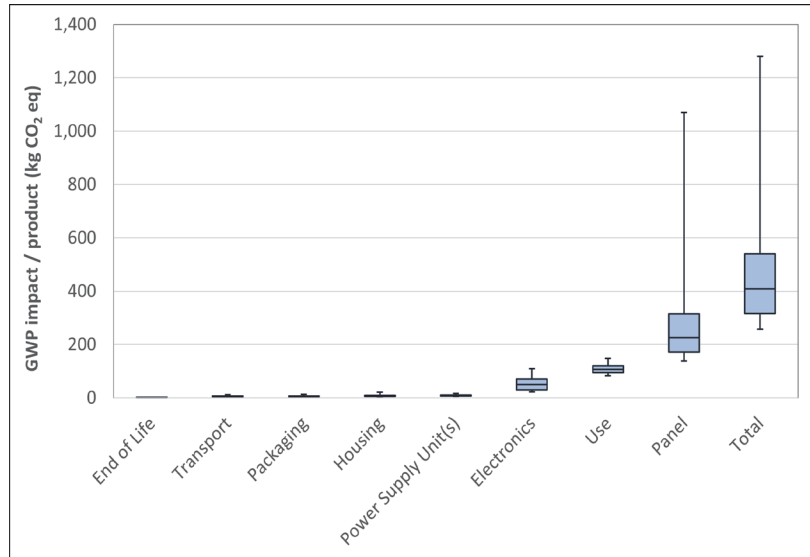

# 464 kgCO<sub>2</sub>e +/- 190 kgCO<sub>2</sub>e

**Estimated impact by lifecycle stage with breakout for manufacturing by component:**

For environmental footprinting, ViewSonic utilizes Product Attribute to Impact Algorithm (PAIA). Developed by the Massachusetts Institute of Technology (MIT), PAIA is a streamlined life cycle assessment (LCA) tool that examines the greenhouse gas emissions released throughout the lifecycle of a product to calculate the product carbon footprint.

# ViewSonic VA2756-4K-MHD Monitor

Committed to being inclusive and transparent, the included box plot presents the degree of uncertainty of PAIA for product carbon footprinting. Uncertainty can come from differences in data, bias, allocation inconsistencies, and methodology used.

## Assumptions for calculating product carbon footprint:

Product Weight	5.50 Kg	Product Lifetime	3 years
Screen Size	27"	Use Location	Global
Assembly Location	China	Use Energy Consumption (Yearly TEC)	97.80 kWh