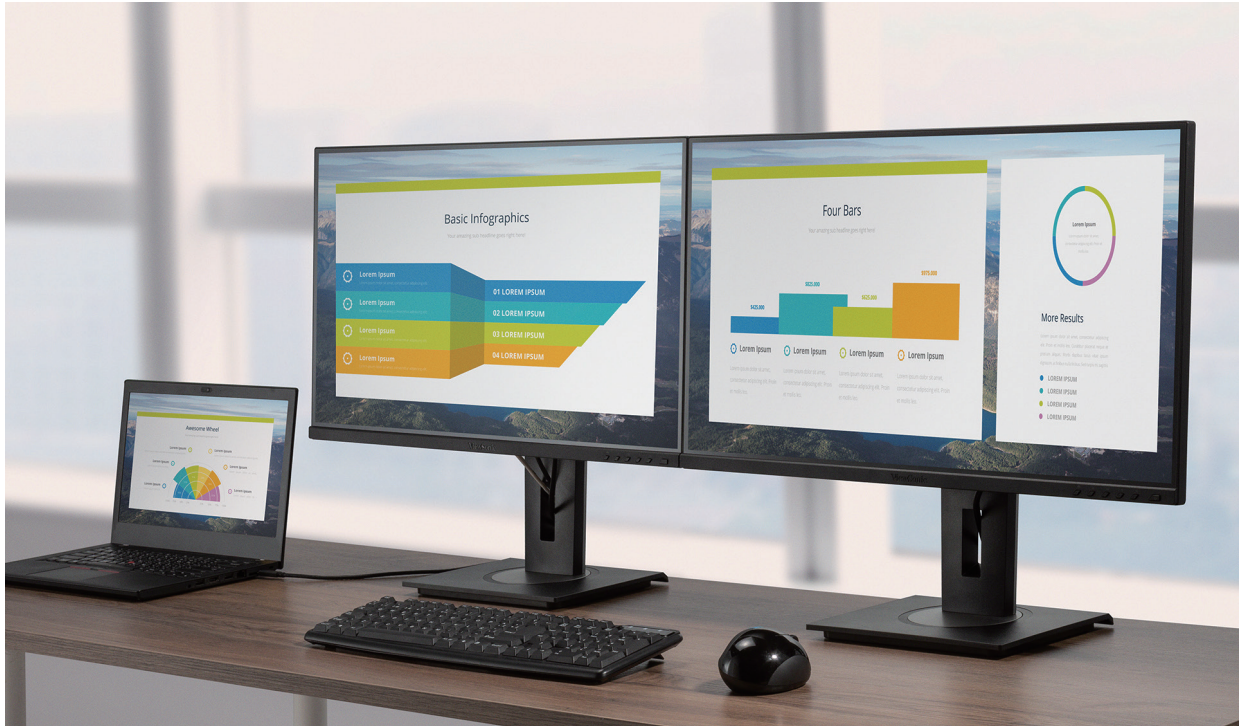

ViewSonic VA2415-h Monitor

Report produced September, 2020

As part of ViewSonic's pledge to corporate citizenship and lowering our environmental footprint, we strive to serve the community by better understanding the significance of the product life cycle through product carbon footprinting. That process includes the estimation of emissions from materials, production, distribution, and end-of-life management.

This product's estimated carbon footprint:

451 kgCO₂e +/- 107 kgCO₂e

Estimated impact by lifecycle stage with breakout for manufacturing by component:

For environmental footprinting, ViewSonic utilizes Product Attribute to Impact Algorithm (PAIA). Developed by the Massachusetts Institute of Technology (MIT), PAIA is a streamlined life cycle assessment (LCA) tool that examines the greenhouse gas emissions released throughout the lifecycle of a product to calculate the product carbon footprint.