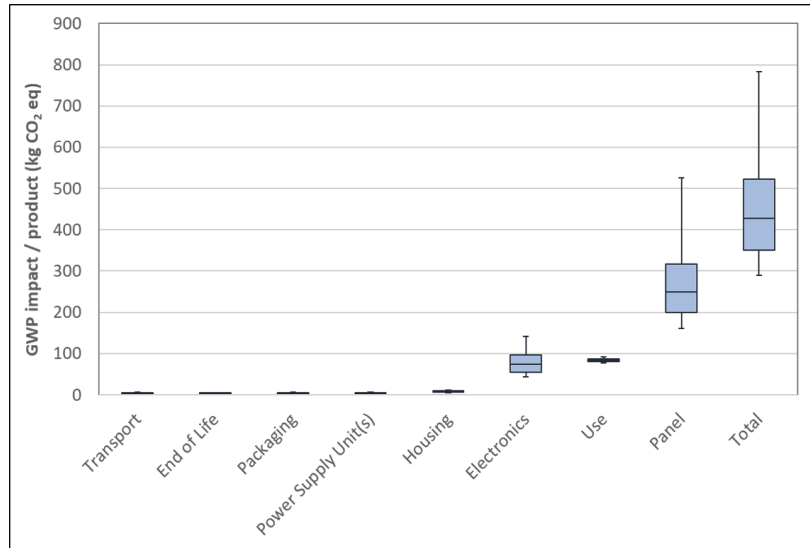

ViewSonic VA2415-h Monitor

Report produced September, 2020

As part of ViewSonic's pledge to corporate citizenship and lowering our environmental footprint, we strive to serve the community by better understanding the significance of the product life cycle through product carbon footprinting. That process includes the estimation of emissions from materials, production, distribution, and end-of-life management.

This product's estimated carbon footprint:

451 kgCO₂e +/- 107 kgCO₂e

Estimated impact by lifecycle stage with breakout for manufacturing by component:

For environmental footprinting, ViewSonic utilizes Product Attribute to Impact Algorithm (PAIA). Developed by the Massachusetts Institute of Technology (MIT), PAIA is a streamlined life cycle assessment (LCA) tool that examines the greenhouse gas emissions released throughout the lifecycle of a product to calculate the product carbon footprint.

ViewSonic VA2415-h Monitor

Committed to being inclusive and transparent, the included box plot presents the degree of uncertainty of PAIA for product carbon footprinting. Uncertainty can come from differences in data, bias, allocation inconsistencies, and methodology used.

Assumptions for calculating product carbon footprint:

Product Weight	2.9Kg	Product Lifetime	3 years
Screen Size	23.8"	Use Location	US
Assembly Location	China	"Use Energy Consumption (Yearly TEC)"	39.43 kWh