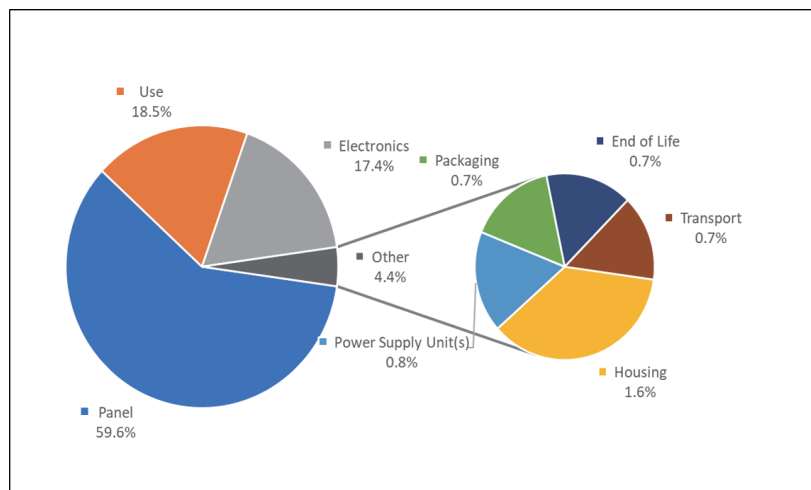

ViewSonic VA2415-h Monitor

Report produced September, 2020

As part of ViewSonic's pledge to corporate citizenship and lowering our environmental footprint, we strive to serve the community by better understanding the significance of the product life cycle through product carbon footprinting. That process includes the estimation of emissions from materials, production, distribution, and end-of-life management.

This product's estimated carbon footprint:

451 kgCO₂e +/- 107 kgCO₂e

Estimated impact by lifecycle stage with breakout for manufacturing by component:

For environmental footprinting, ViewSonic utilizes Product Attribute to Impact Algorithm (PAIA). Developed by the Massachusetts Institute of Technology (MIT), PAIA is a streamlined life cycle assessment (LCA) tool that examines the greenhouse gas emissions released throughout the lifecycle of a product to calculate the product carbon footprint.