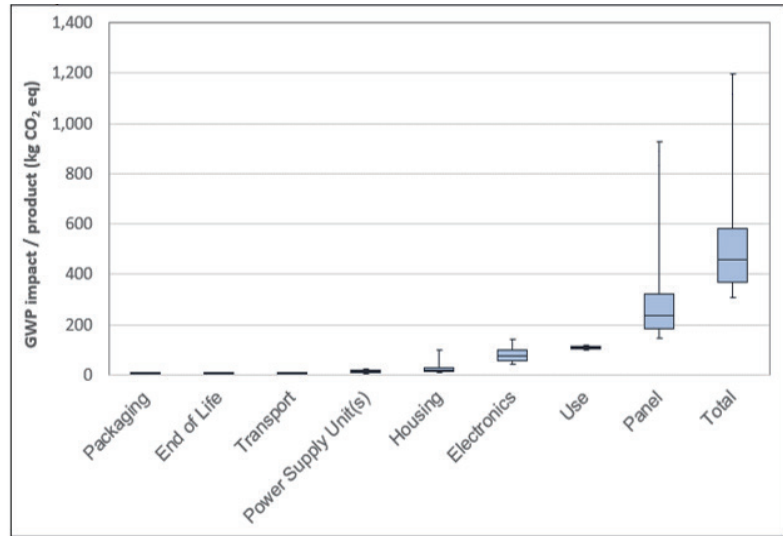

This product's estimated carbon footprint:

510 kgCO₂e +/- 177 kgCO₂e

Estimated impact by lifecycle stage with breakout for manufacturing by component:

For environmental footprinting, ViewSonic utilizes Product Attribute to Impact Algorithm (PAIA). Developed by the Massachusetts Institute of Technology (MIT), PAIA is a streamlined life cycle assessment (LCA) tool that examines the greenhouse gas emissions released throughout the lifecycle of a product to calculate the product carbon footprint.

ViewSonic VA2408-MHDB Monitor

Committed to being inclusive and transparent, the included box plot presents the degree of uncertainty of PAIA for product carbon footprinting. Uncertainty can come from differences in data, bias, allocation inconsistencies, and methodology used.

Assumptions for calculating product carbon footprint:

Product Weight	3.83 Kg	Product Lifetime	3 years
Screen Size	23.8"	Use Location	US
Assembly Location	China	Use Energy Consumption (Yearly TEC)	50.42 kWh