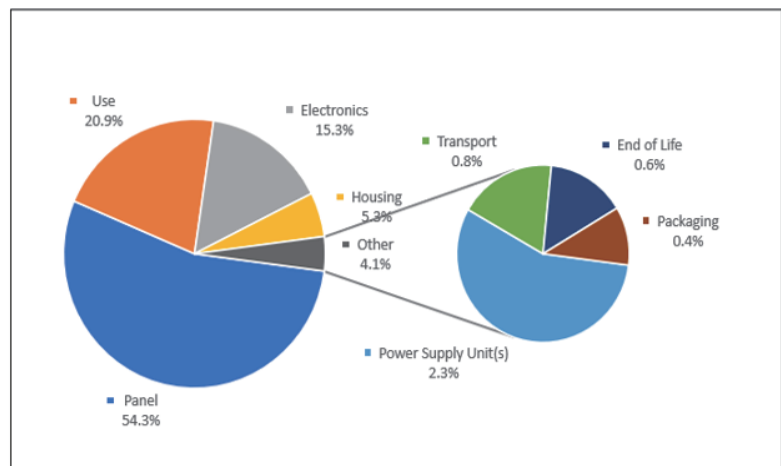

ViewSonic VA2408-MHDB Monitor

Report produced on 2023-09-21

As part of ViewSonic's pledge to corporate citizenship and lowering our environmental footprint, we strive to serve the community by better understanding the significance of the product life cycle through product carbon footprinting. That process includes the estimation of emissions from materials, production, distribution, and end-of-life management.

This product's estimated carbon footprint:

510 kgCO₂e +/- 177 kgCO₂e

Estimated impact by lifecycle stage with breakout for manufacturing by component:

For environmental footprinting, ViewSonic utilizes Product Attribute to Impact Algorithm (PAIA). Developed by the Massachusetts Institute of Technology (MIT), PAIA is a streamlined life cycle assessment (LCA) tool that examines the greenhouse gas emissions released throughout the lifecycle of a product to calculate the product carbon footprint.