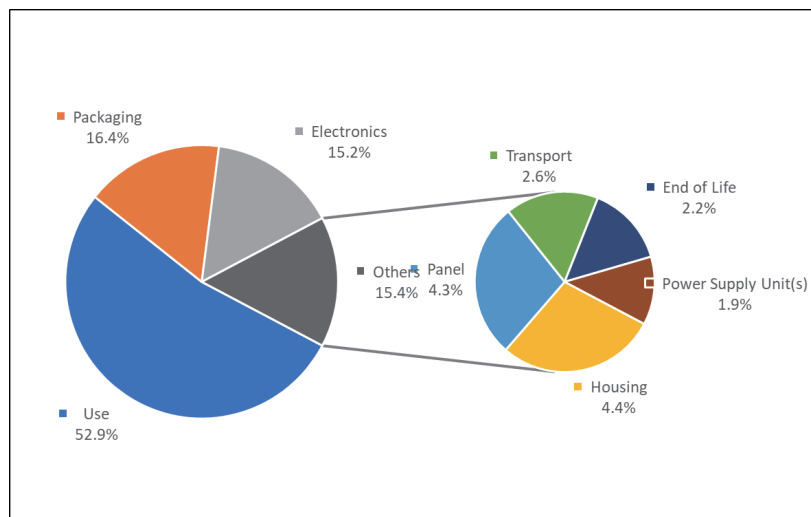

ViewSonic LD108-121 LED Display

Report produced September, 2020

As part of ViewSonic's pledge to corporate citizenship and lowering our environmental footprint, we strive to serve the community by better understanding the significance of the product life cycle through product carbon footprinting. That process includes the estimation of emissions from materials, production, distribution, and end-of-life management.

This product's estimated carbon footprint:

5990 kgCO₂e +/- 783 kgCO₂e

Estimated impact by lifecycle stage with breakout for manufacturing by component:

For environmental footprinting, ViewSonic utilizes Product Attribute to Impact Algorithm (PAIA). Developed by the Massachusetts Institute of Technology (MIT), PAIA is a streamlined life cycle assessment (LCA) tool that examines the greenhouse gas emissions released throughout the lifecycle of a product to calculate the product carbon footprint.