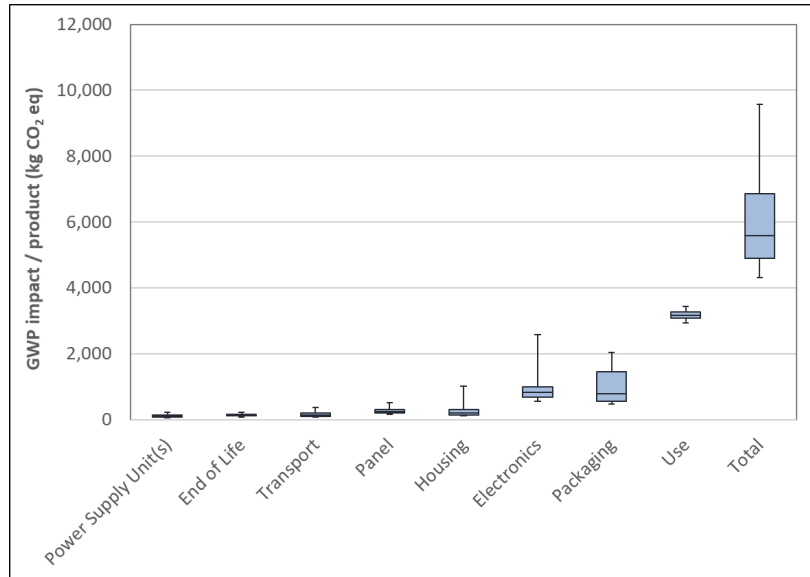

ViewSonic LD108-121 LED Display

Report produced September, 2020

As part of ViewSonic's pledge to corporate citizenship and lowering our environmental footprint, we strive to serve the community by better understanding the significance of the product life cycle through product carbon footprinting. That process includes the estimation of emissions from materials, production, distribution, and end-of-life management.

This product's estimated carbon footprint:

5990 kgCO₂e +/- 783 kgCO₂e

Estimated impact by lifecycle stage with breakout for manufacturing by component:

For environmental footprinting, ViewSonic utilizes Product Attribute to Impact Algorithm (PAIA). Developed by the Massachusetts Institute of Technology (MIT), PAIA is a streamlined life cycle assessment (LCA) tool that examines the greenhouse gas emissions released throughout the lifecycle of a product to calculate the product carbon footprint.

ViewSonic LD108-121 LED Display

Committed to being inclusive and transparent, the included box plot presents the degree of uncertainty of PAIA for product carbon footprinting. Uncertainty can come from differences in data, bias, allocation inconsistencies, and methodology used.

Assumptions for calculating product carbon footprint:

Product Weight	88Kg	Product Lifetime	11 years
Screen Size	108"	Use Location	US
Assembly Location	China	"Use Energy Consumption (Yearly TEC)"	407.78 kWh