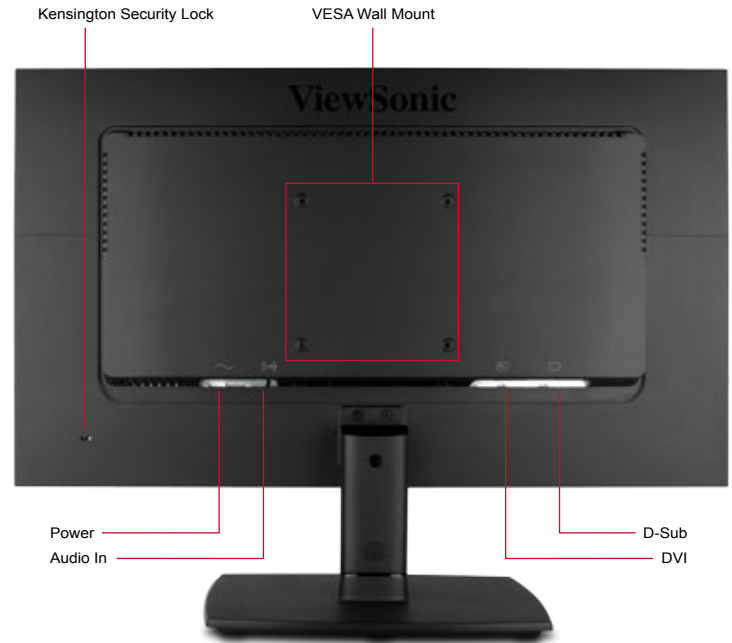

sRGB Color Correction Defines the Truest Color

Accurate and consistent color performance is essential for professionals in graphic design, video editing and other professional environments. With built-in sRGB color correction technology, the VA2451m-LED can reproduce 100% sRGB rich color performance and capture the original and true colors from screen to print.